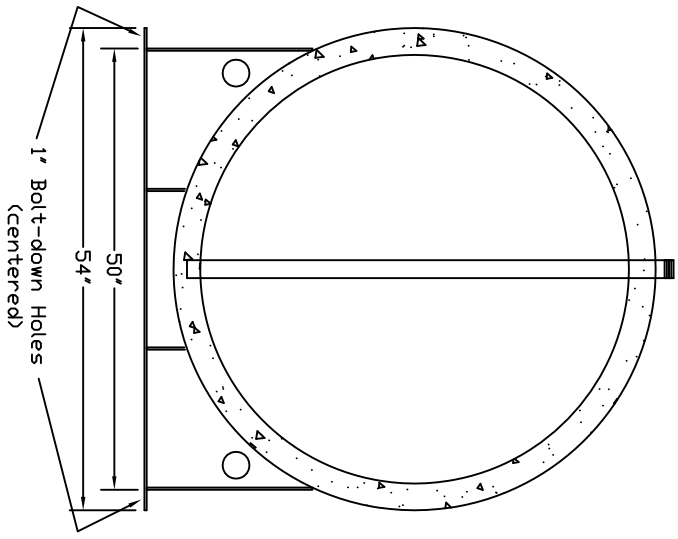

Starwade Metal Products, Inc.
 6868 State Route 305 PD Box 10
 Hartford, Ohio 44424
 Phone: 800-826-5243 Fax: 1-330-772-3307
 www.tankstore.com

Tank For Stationary Use Only

Capacity	1,000 Gallons	Heads	Primary 7 Ga.	Paint Ext.	White Urethane
Design	AG Dual Wall	Shell Primary	7 Ga.	Paint Int.	
Code	UL 2085 Fireguard	Heads Secondary	7 Ga.	Weight Empty	5,175 lbs.
Test Pres.	5 PSI	Shell Secondary	7 Ga.	Rev.#	Date: