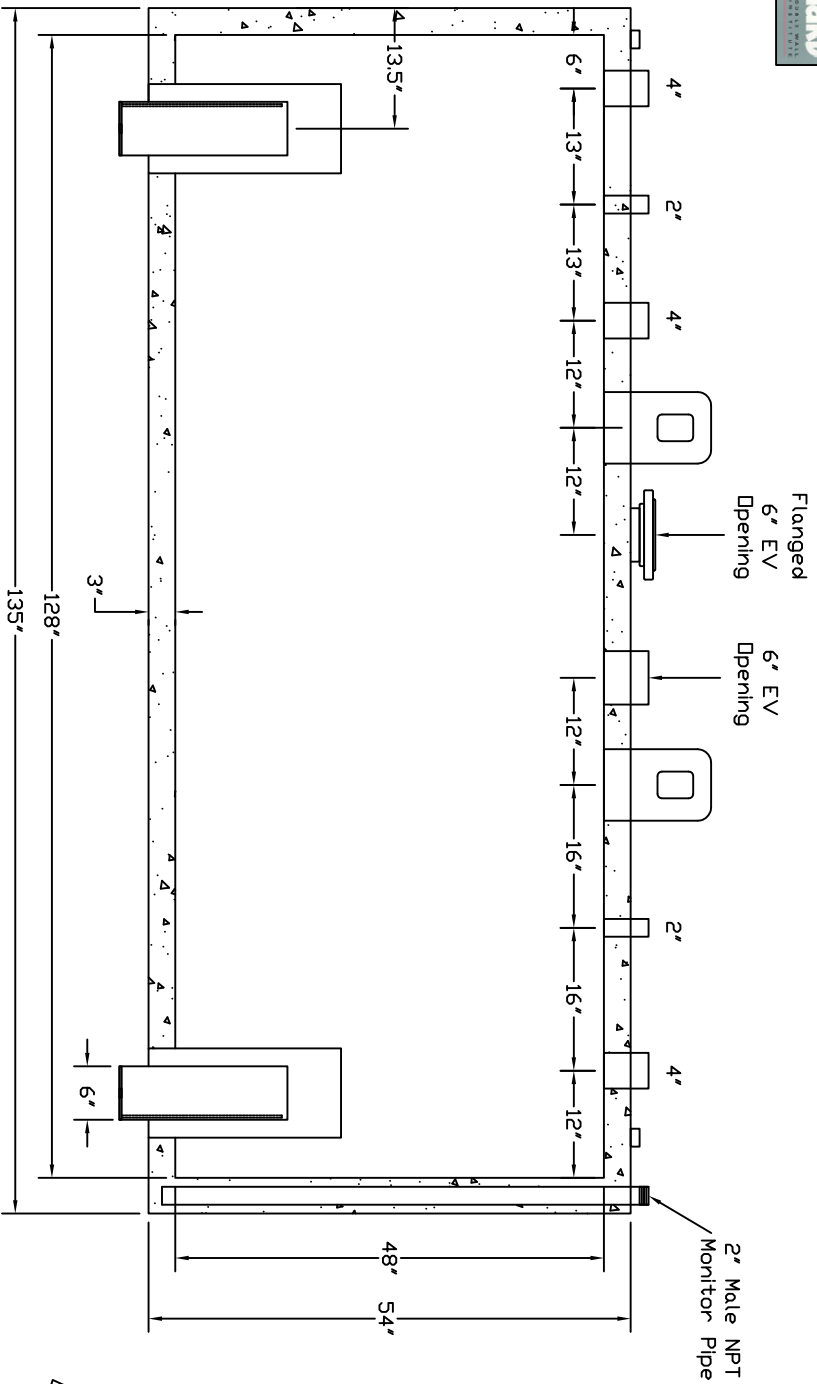

Starwade Metal Products, Inc.
 6868 State Route 305 PD Box 10
 Hartford, Ohio 44424
 Phone: 800-826-5243 Fax: 1-330-772-3307
 www.tankstore.com

Tank For Stationary Use Only

Capacity	1,000 Gallons	Heads	Primary 7 Ga.	Paint Ext.	White Urethane
Design	AG Dual Wall	Shell Primary	7 Ga.	Paint Int.	
Code	UL 2085 Fireguard	Heads Secondary	7 Ga.	Weight Empty	5,175 lbs.
Test Pres.	5 PSI	Shell Secondary	7 Ga.	Rev.#	Date:

Customer: _____ Dwg. Date: _____ Drawing Approved By: _____

Quoted Lead Times Begin Upon Receipt of signed Approved Drawing, Which Must be Returned Before Production Can Begin.