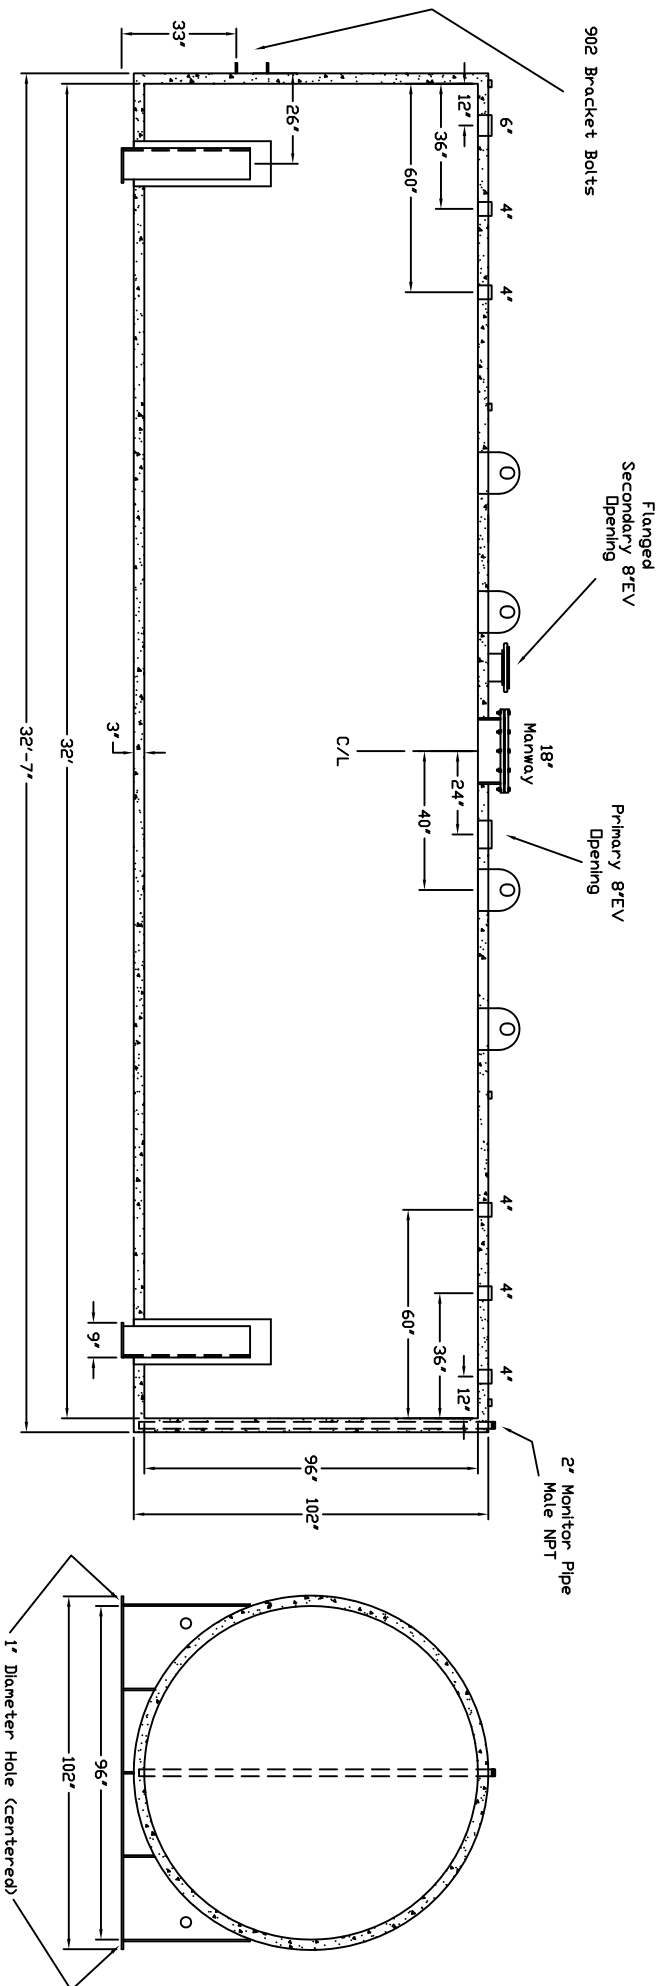

Starwade Metal Products, Inc.  
 6868 State Route 305 PD Box 10  
 Hart-Ford, Ohio 44424  
 Phone: 800-826-5243 Fax: 1-330-772-3307  
 www.tankstore.com

Tank For Stationary Use Only

Capacity	12,000 Gallons	Heads	Primary	1/4"	Paint Ext.	White Urethane
Design	Double Wall AG	Shell Primary	1/4"	Paint Int.		
Code	UL 2085 Fireguard	Heads Secondary	1/4"	Weight Empty	33,000 lbs.	
Test Pres.	5 PSI	Shell Secondary	1/4"	Rev.#	Date:	

Customer: \_\_\_\_\_ Drg. Date: \_\_\_\_\_  
 Quoted Lead Times Begin Upon Receipt of signed Approved  
 Drawing, Which Must be Returned Before Production Can Begin.

Drawing Approved By: \_\_\_\_\_