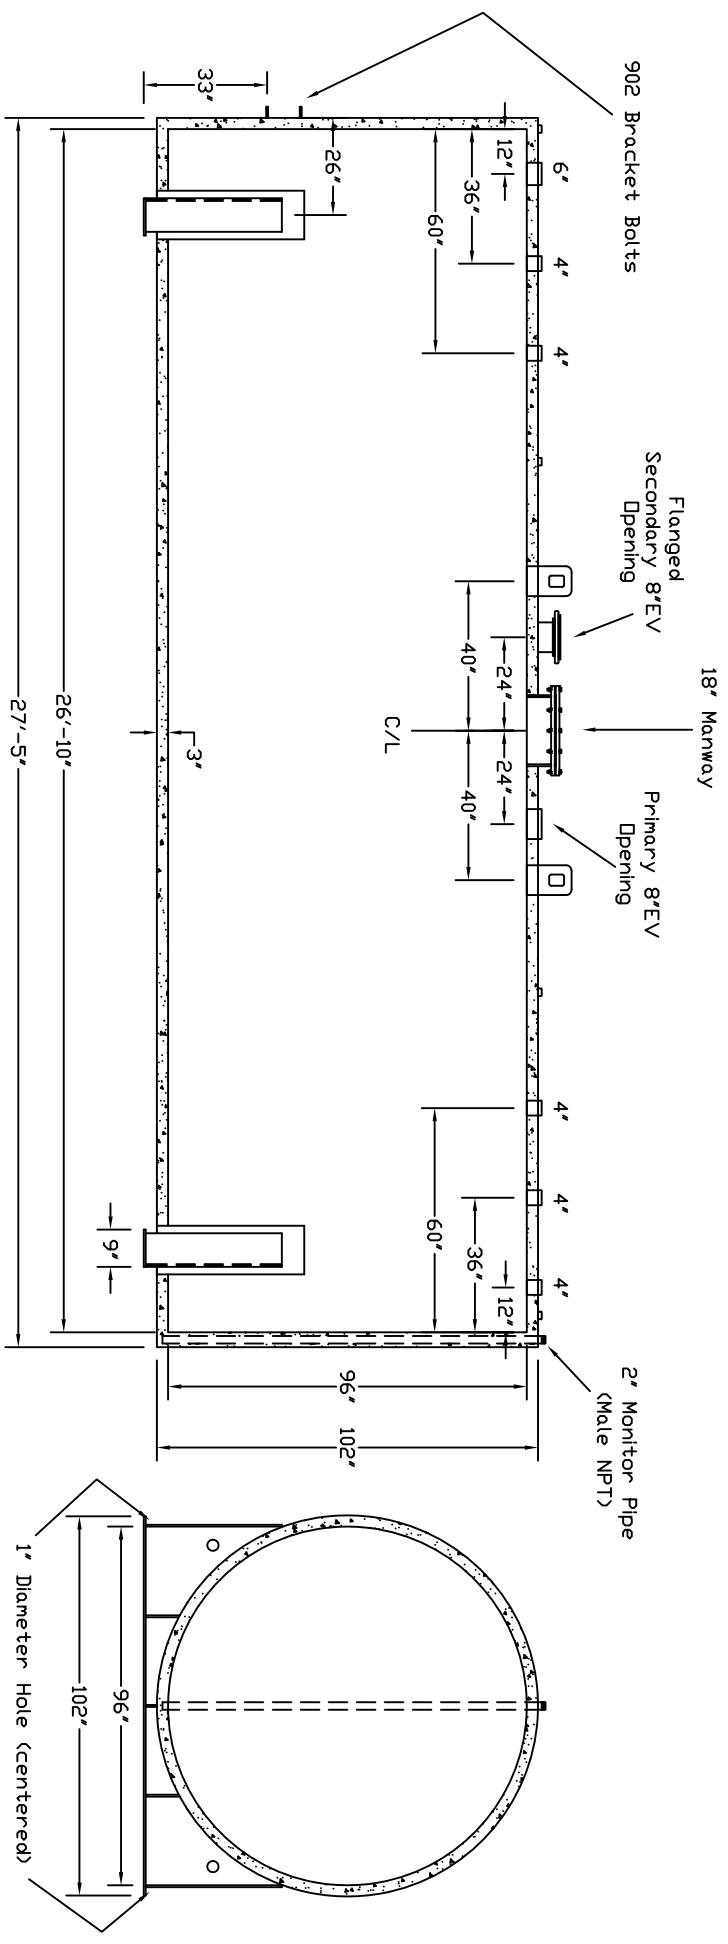

Starwade Metal Products, Inc.
 6868 State Route 305 PD Box 10
 Hartford, Ohio 44424
 Phone: 800-826-5243 Fax: 1-330-772-3307
 www.tankstore.com

Tank For Stationary Use Only

Capacity	10,000 Gallons	Heads Primary	1/4"	Paint Ext.	White Urethane
Design	Double Wall AG	Shell Primary	1/4"	Paint Int.	
Code	UL 2085 Fireguard	Heads Secondary	1/4"	Weight Empty	29,525 lbs.
Test Pres.	5 PSI	Shell Secondary	1/4"	Rev.#	Date:

Customer: _____ Drg. Date: _____ Drawing Approved By: _____

Quoted Lead Times Begin Upon Receipt of signed Approved Drawing, Which Must be Returned Before Production Can Begin.