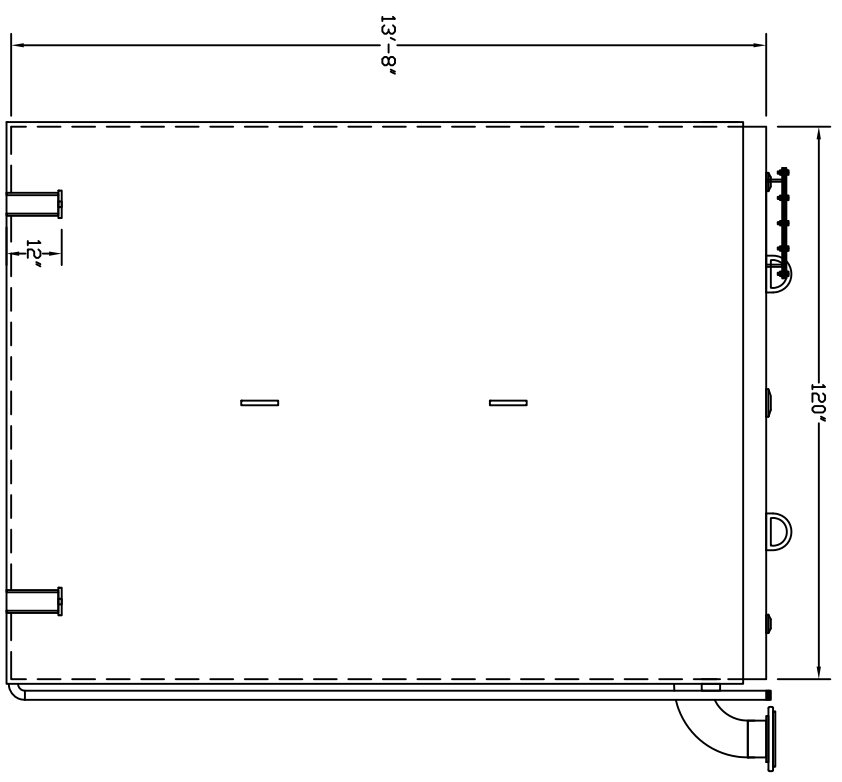

Starwade Metal Products, Inc.
 6868 State Route 305 PD Box 10
 Hartford, Ohio 44424
 Phone: 800-826-5243 Fax: 1-330-772-3307
 www.tankstore.com

Tank For Stationary Use Only

Capacity	8,000 Gallons	Heads	Primary 1/4"	Paint Ext.	Red Primer
Design	Doublewall Vertical	Shell Primary	1/4"	Paint Int.	
Code	UL 142	Heads Secondary	1/4"	Weight Empty	11,000 lbs
Test Pres.	2-1/2 PSI	Shell Secondary	10 Gauge	Rev.#	Date: