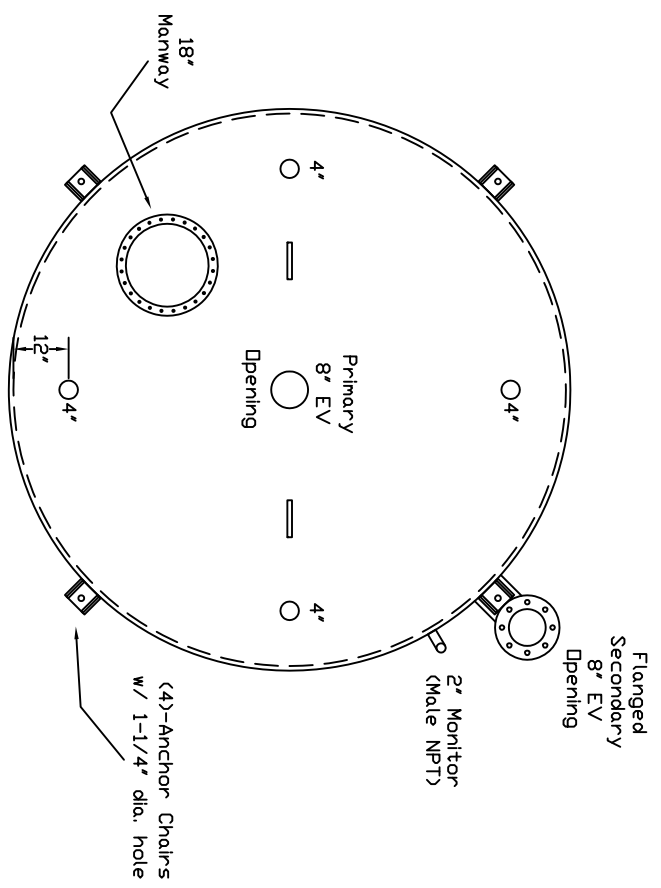

Starwade Metal Products, Inc.
 6868 State Route 305 PD Box 10
 Hartford, Ohio 44424
 Phone: 800-826-5243 Fax: 1-330-772-3307
 www.tankstore.com

Tank For Stationary Use Only

Capacity	8,000 Gallons	Heads	Primary 1/4"	Paint Ext.	Red Primer
Design	Doublewall Vertical	Shell Primary	1/4"	Paint Int.	
Code	UL 142	Heads Secondary	1/4"	Weight Empty	11,000 lbs
Test Pres.	2-1/2 PSI	Shell Secondary	10 Gauge	Rev.#	Date:

Customer: _____ Drg. Date: _____ Drawing Approved By: _____

Quoted Lead Times Begin Upon Receipt of signed Approved Drawing, Which Must be Returned Before Production Can Begin.