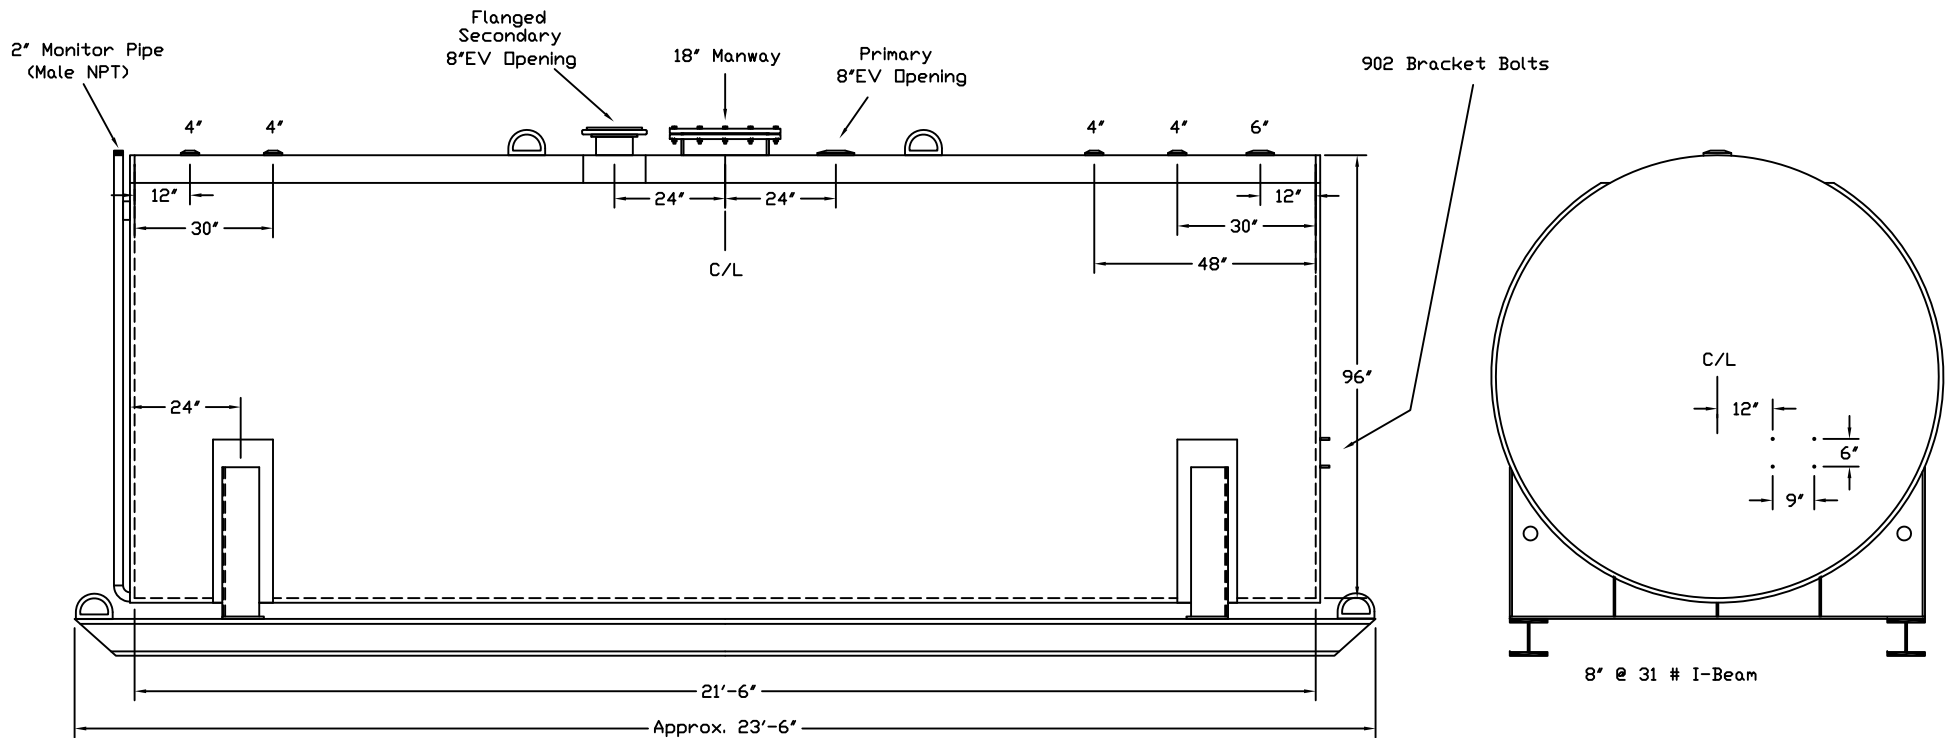

Stanwade Metal Products, Inc.
 6868 State Route 305 PO Box 10
 Hartford, Ohio 44424
 Phone: 800-826-5243 Fax: 1-330-772-3307
 www.tankstore.com

Tank For Stationary Use Only

Capacity 8,000 Gallons Heads Primary 1/4 Paint Ext. Red Primer
 Design Double Wall Beamskid Shell Primary 1/4 Paint Int. _____
 Code UL 142 Heads Secondary 1/4 Weight Empty 13,750 lbs.
 Test Pres. 5 PSI Shell Secondary 10 Ga. Rev.# _____ Date: _____