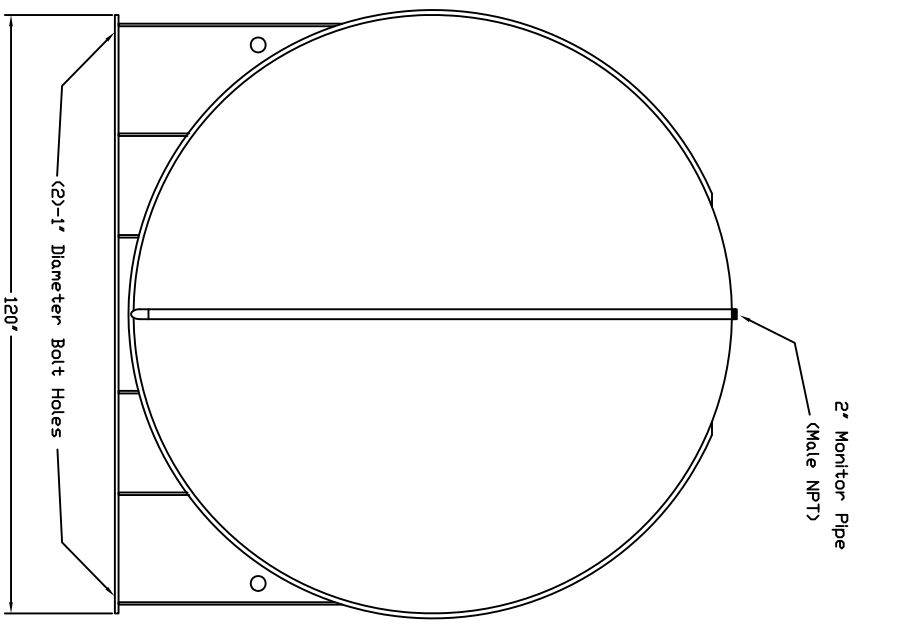

Starwade Metal Products, Inc.
 6868 State Route 305 PD Box 10
 Hartford, Ohio 44424
 Phone: 800-826-5243 Fax: 1-330-772-3307
 www.tankstore.com

Tank For Stationary Use Only

Capacity	8,000 Gallons	Heads Primary	1/4"	Paint Ext.	Red Primer
Design	Doublewall AG	Shell Primary	1/4"	Paint Int.	
Code	UL 142	Heads Secondary	1/4"	Weight Empty	14,300 lbs.
Test Pres.	5 PSI	Shell Secondary	7 Gauge	Rev.#	Date: