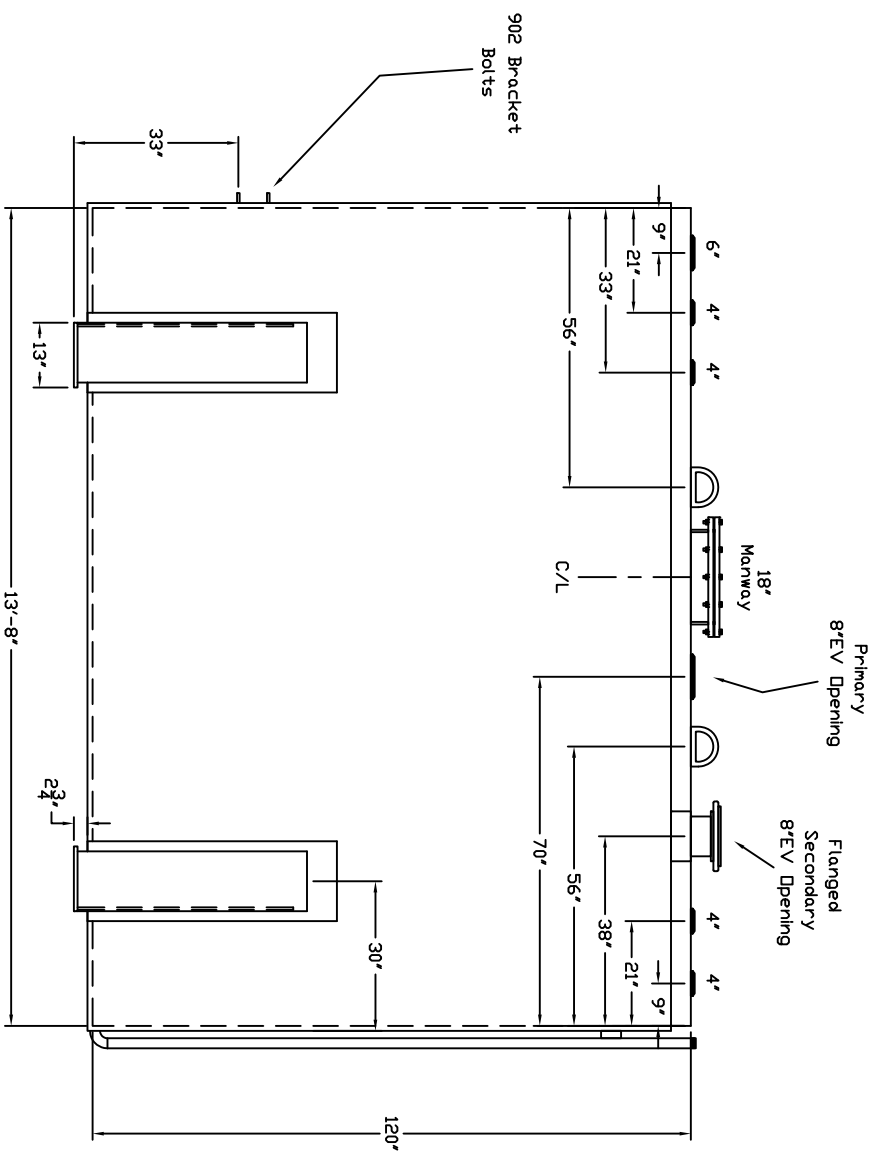

Starwade Metal Products, Inc.
 6868 State Route 305 PD Box 10
 Hartford, Ohio 44424
 Phone: 800-826-5243 Fax: 1-330-772-3307
 www.tankstore.com

Tank For Stationary Use Only

Capacity	8,000 Gallons	Heads Primary	1/4"	Paint Ext.	Red Primer
Design	Doublewall AG	Shell Primary	1/4"	Paint Int.	
Code	UL 142	Heads Secondary	1/4"	Weight Empty	14,300 lbs.
Test Pres.	5 PSI	Shell Secondary	7 Gauge	Rev.#	Date:

Customer: _____

Drg. Date: _____

Drawing Approved By: _____

Quoted Lead Times Begin Upon Receipt of signed Approved Drawing, Which Must be Returned Before Production Can Begin.