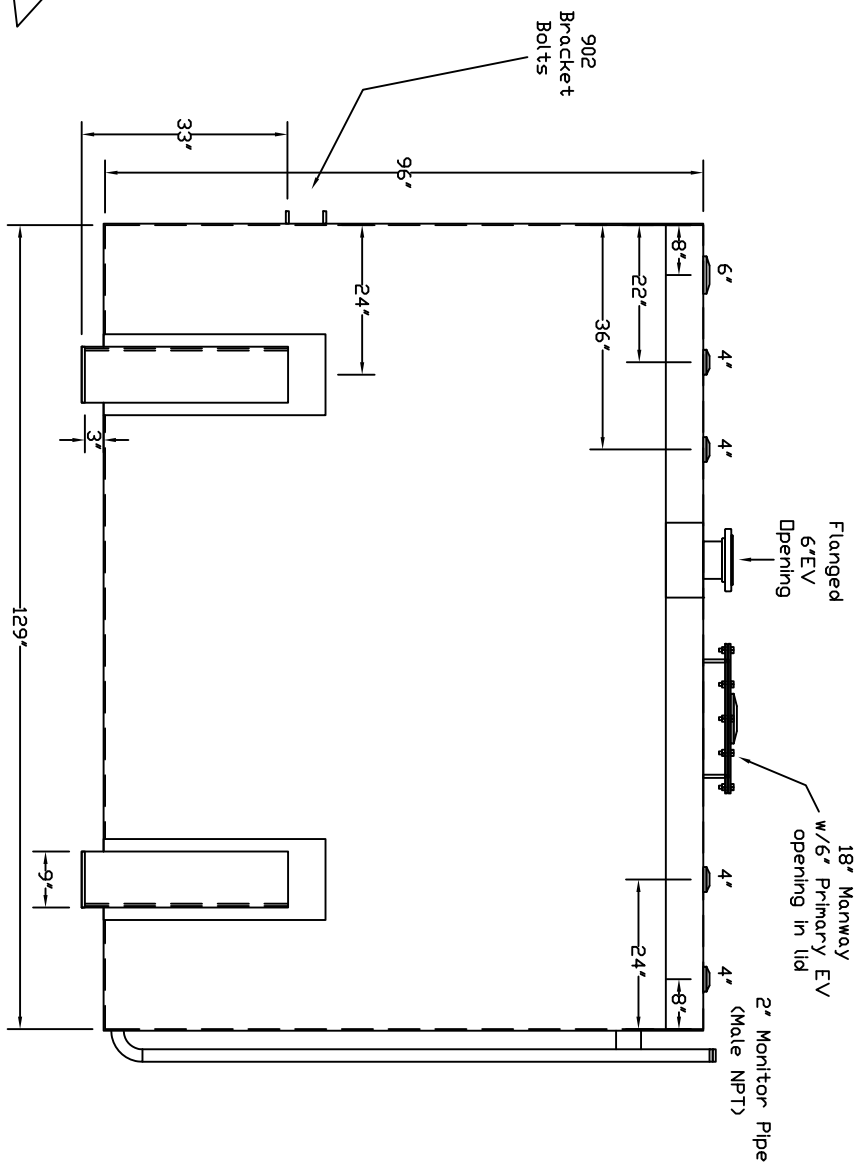

Starwade Metal Products, Inc.
 6868 State Route 305 PD Box 10
 Hartford, Ohio 44424
 Phone: 800-826-5243 Fax: 1-330-772-3307
 www.tankstore.com

Tank For Stationary Use Only

Capacity	4,000 Gallons	Heads	Primary 1/4"	Secondary 1/4"	Paint Ext.	Red Primer
Design	Dual Wall AG	Shell Primary	1/4"	Secondary 1/4"	Paint Int.	
Code	ULL142	Heads Secondary	10 Ga.		Weight Empty	7,600 lbs.
Test Pres.	5 PSI	Shell Secondary			Rev.#	Date:

Customer: _____ Dwg. Date: _____ Drawing Approved By: _____

Quoted Lead Times Begin Upon Receipt of signed Approved Drawing, Which Must be Returned Before Production Can Begin.