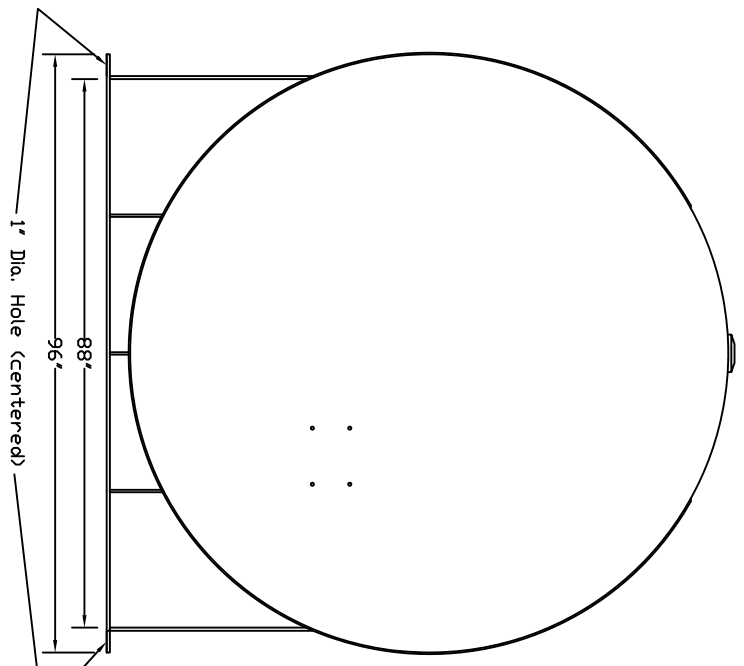

Starwade Metal Products, Inc.
 6868 State Route 305 PD Box 10
 Hartford, Ohio 44424
 Phone: 800-826-5243 Fax: 1-330-772-3307
 www.tankstore.com

Tank For Stationary Use Only

Capacity	4,000 Gallons	Heads	Primary 1/4"	Secondary 1/4"	Paint Ext.	Red Primer
Design	Dual Wall AG	Shell Primary	1/4"	Secondary 1/4"	Paint Int.	
Code	ULL142	Heads Secondary	10 Ga.		Weight Empty	7,600 lbs.
Test Pres.	5 PSI	Shell Secondary			Rev.#	Date: