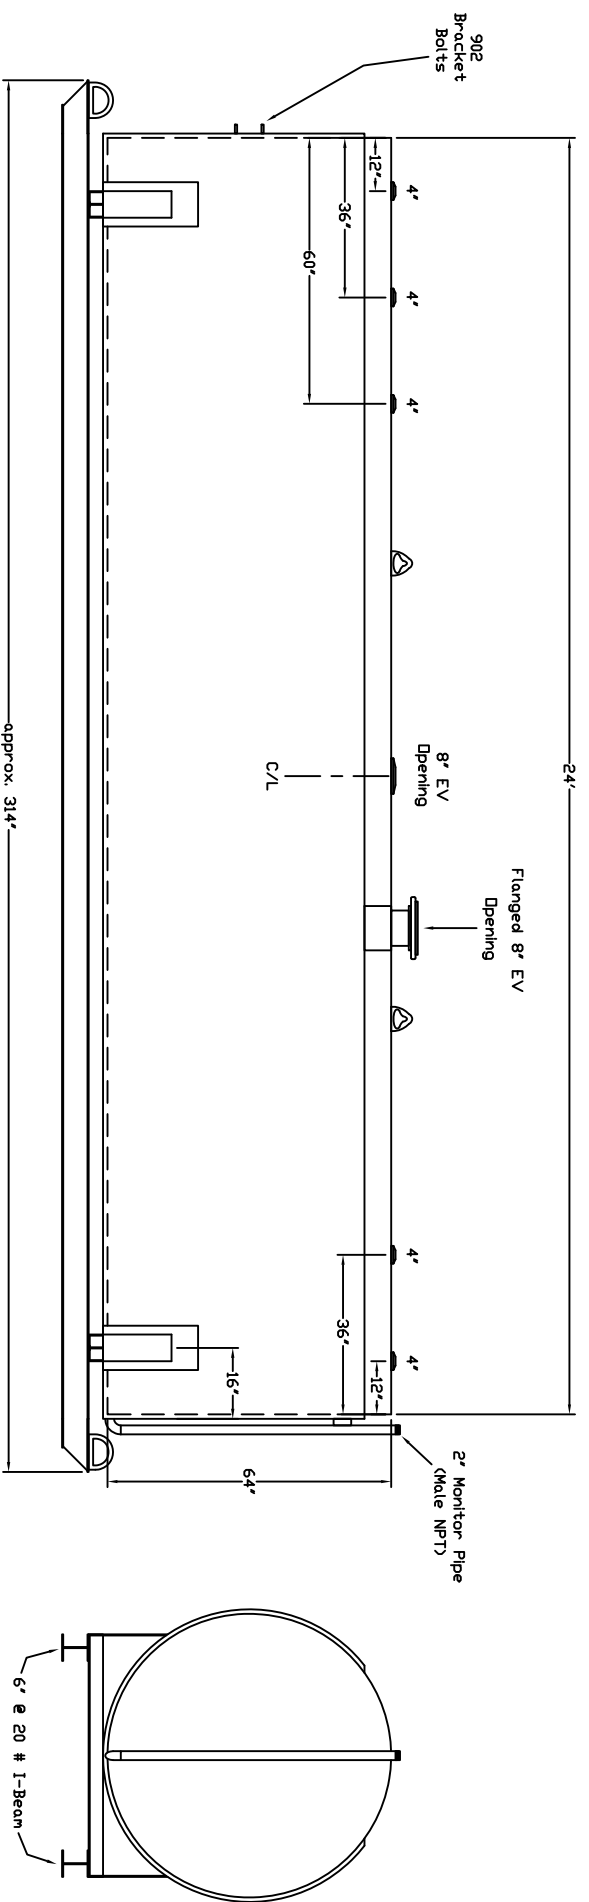

Starwade Metal Products, Inc.  
 6868 State Route 305 PD Box 10  
 Hart-ford, Ohio 44424  
 Phone: 800-826-5243 Fax: 1-330-772-3307  
 www.tankstore.com

Tank For Stationary Use Only

Capacity	4,000 Gallons	Heads Primary	7 Ga.	Paint Ext.	White Urethane
Design	Doublewall Beamskid	Shell Primary	7 Ga.	Paint Int.	
Code	UL 142 Flameshield	Heads Secondary	7 Ga.	Weight Empty	7,600 lbs.
Test Pres.	5 PSI	Shell Secondary	10 Ga.	Rev.#	
				Date:	

Customer: \_\_\_\_\_ Drg. Date: \_\_\_\_\_ Drawing Approved By: \_\_\_\_\_

Quoted Lead Times Begin Upon Receipt of signed Approved Drawing, Which Must be Returned Before Production Can Begin.