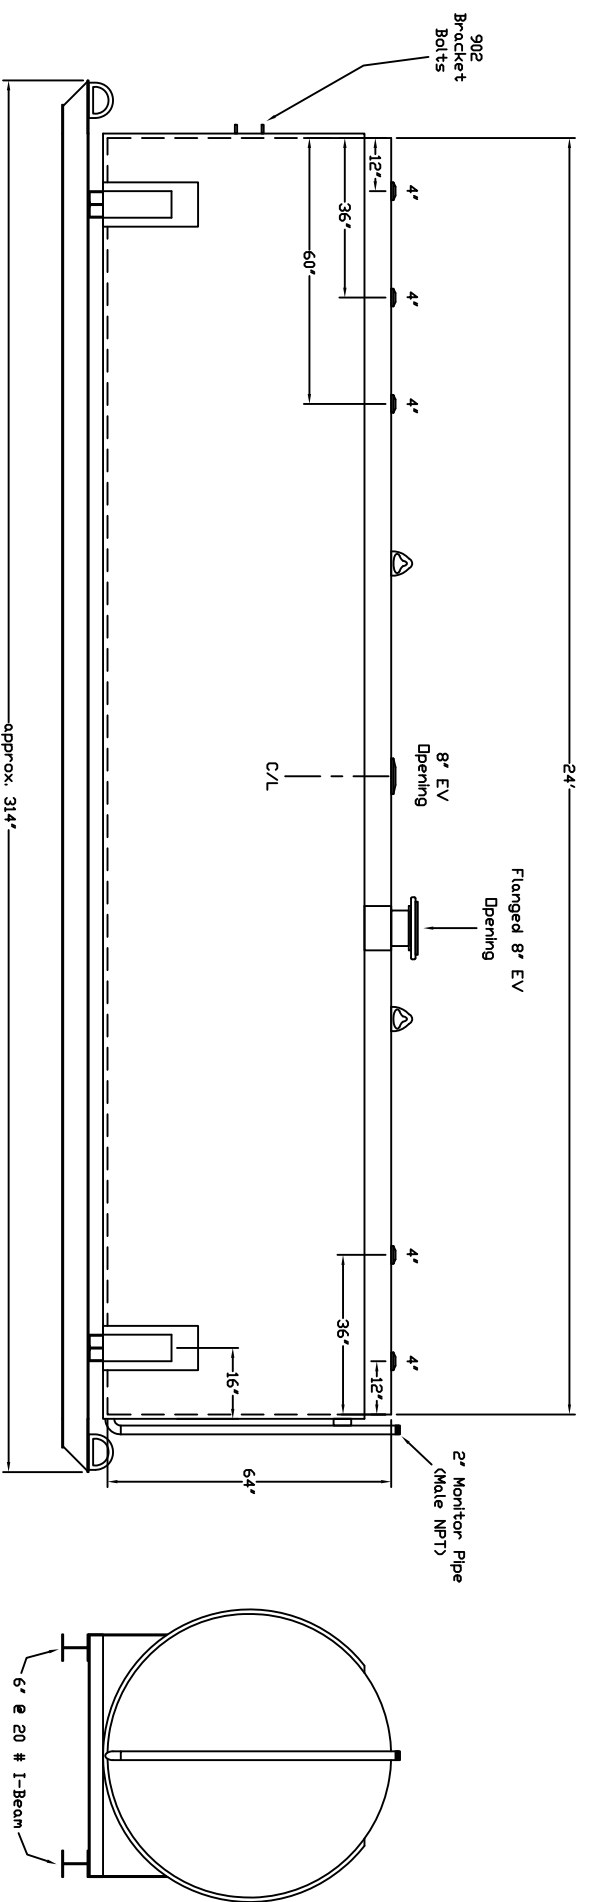

Starwade Metal Products, Inc.
 6868 State Route 305 PD Box 10
 Hartford, Ohio 44424
 Phone: 800-826-5243 Fax: 1-330-772-3307
 www.tankstore.com

Tank For Stationary Use Only

Capacity	4,000 Gallons	Heads	Primary	7 Ga.	Paint Ext.	Red Primer
Design	Doublewall Beamskid	Shell Primary	7 Ga.	Paint Int.		
Code	UL 142	Heads Secondary	7 Ga.	Weight Empty	7,600 lbs.	
Test Pres.	5 PSI	Shell Secondary	10 Ga.	Rev.#		
				Date:		

Customer: _____ Drg. Date: _____ Drawing Approved By: _____

Quoted Lead Times Begin Upon Receipt of signed Approved Drawing, Which Must be Returned Before Production Can Begin.