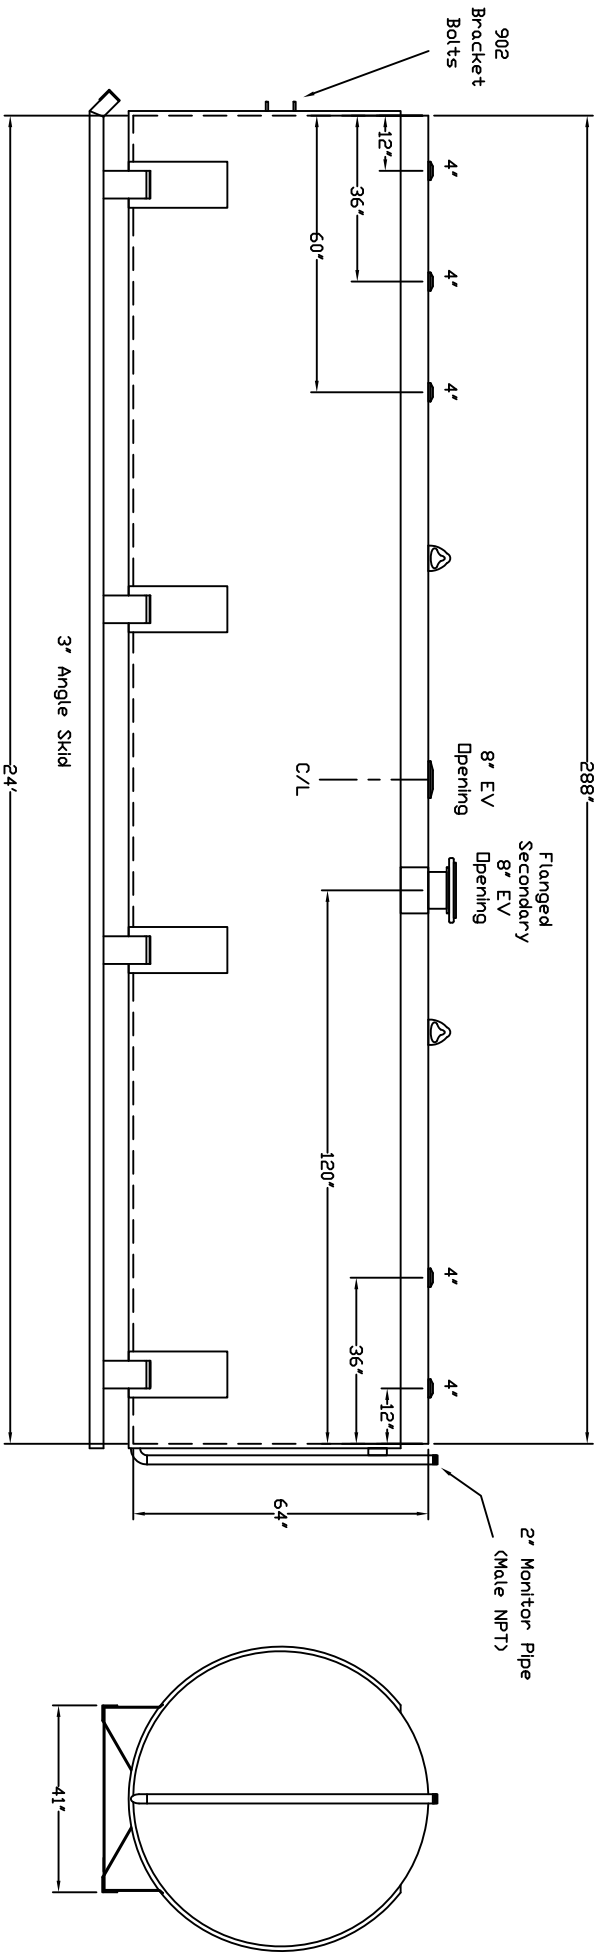

Stankwade Metal Products, Inc.
 6868 State Route 305 PD Box 10
 Hartford, Ohio 44424
 Phone: 800-826-5243 Fax: 1-330-772-3307
 www.tankstore.com

Tank For Stationary Use Only

Capacity	4,000 Gallons	Heads	Primary	7 Ga.	Paint Ext.	Red Primer
Design	Double Wall Angle Skid	Shell Primary	7 Ga.	Paint Int.		
Code	UL 142	Heads Secondary	7 Ga.	Weight Empty	6,550 lbs.	
Test Pres.	5 PSI	Shell Secondary	10 Ga.	Rev.#		Date:

Customer: _____ Drg. Date: _____ Drawing Approved By: _____

Quoted Lead Times Begin Upon Receipt of signed Approved Drawing, Which Must be Returned Before Production Can Begin.