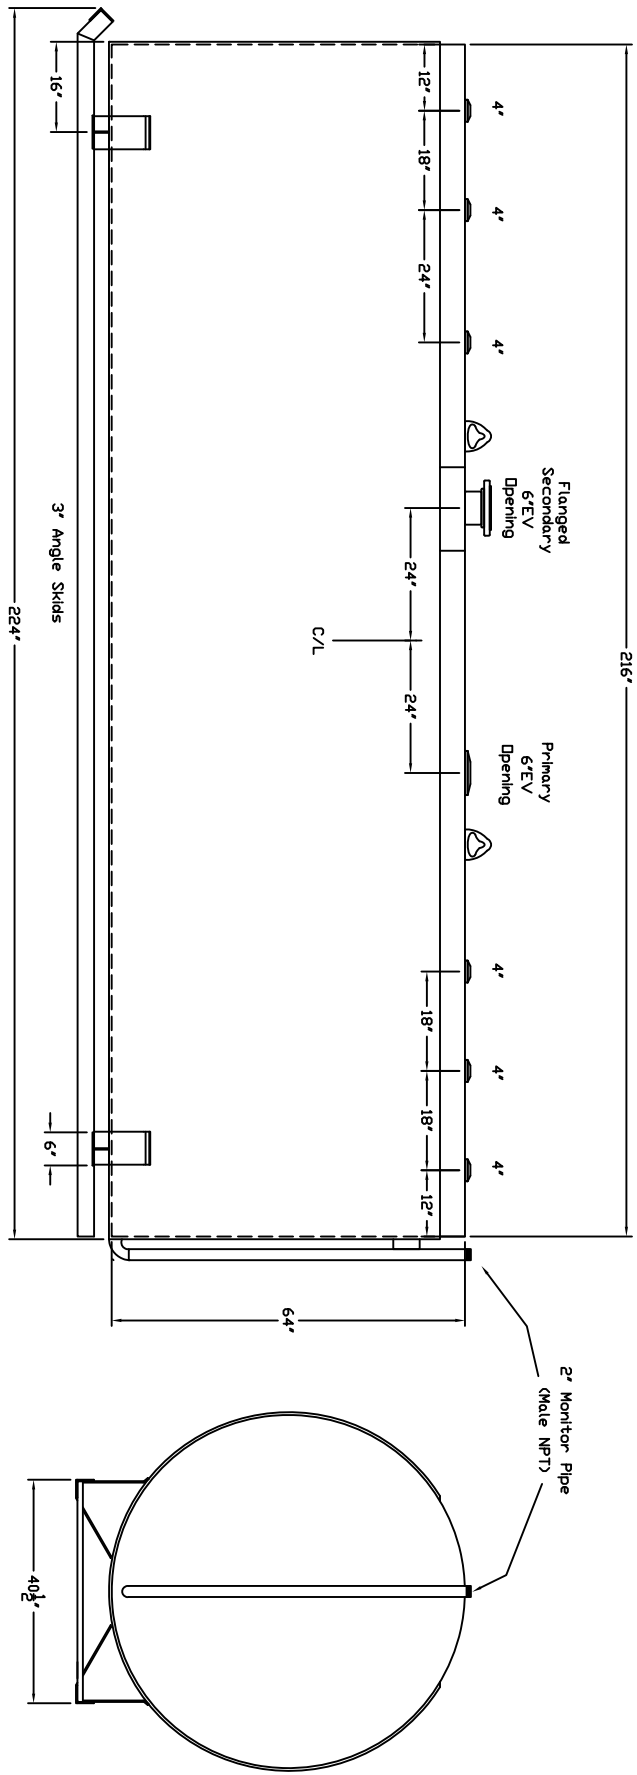

Starwade Metal Products, Inc.
 6868 State Route 305 PD Box 10
 Hartford, Ohio 44424
 Phone: 800-826-5243 Fax: 1-330-772-3307
 www.tankstore.com

Tank For Stationary Use Only

Capacity 3000 Gallons Heads Primary 7 Gauge
 Design Aboveground Doublewall Angle Skid Shell Primary 7 Gauge
 Code UL 142 Heads Secondary 7 Gauge
 Test Pres. 5 PSI Shell Secondary 10 Gauge

Paint Ext. Red Primer
 Paint Int. _____
 Weight Empty 5150 lbs.
 Rev.# _____ Date: _____

Customer: _____ Drg. Date: _____ Drawing Approved By: _____
 Quoted Lead Times Begin Upon Receipt of signed Approved Drawing, Which Must be Returned Before Production Can Begin.