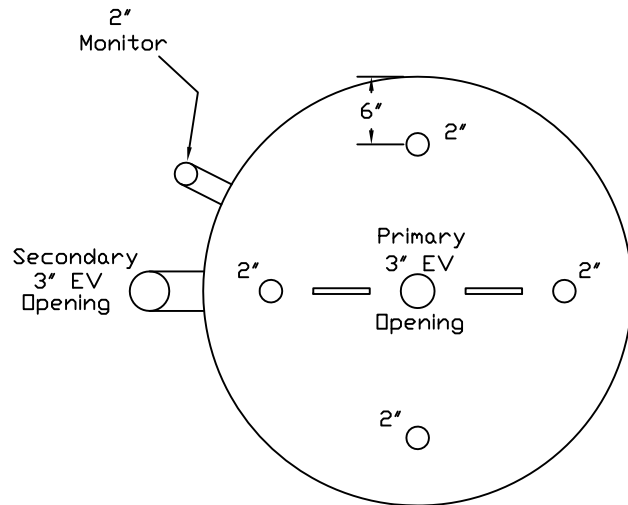

Stanwade Metal Products, Inc.
6868 State Route 305 PO Box 10
Hartford, Ohio 44424
Phone: 800-826-5243 Fax: 1-330-772-3307
www.tankstore.com

Capacity 300 Gallons Heads Primary 12 Ga. Paint Ext. White Urethane
Design DW Vertical Shell Primary 12 Ga. Paint Int. _____
Code UL 142 Flameshield Heads Secondary 12 Ga. Weight Empty 750 lbs.
Test Pres. 2-1/2 PSI Shell Secondary 12 Ga. Rev.# _____ Date: _____

Tank For Stationary Use Only

Customer: _____ Drg. Date: _____

Drawing Approved By: _____

Quoted Lead Times Begin Upon Receipt of signed Approved Drawing, Which Must be Returned Before Production Can Begin.