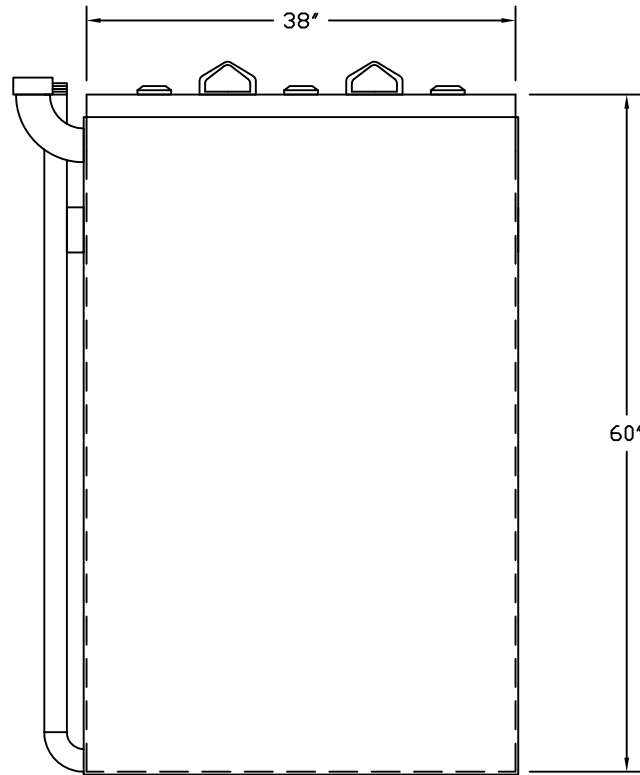

Stanwade Metal Products, Inc.
6868 State Route 305 PO Box 10
Hartford, Ohio 44424
Phone: 800-826-5243 Fax: 1-330-772-3307
www.tankstore.com

Capacity 300 Gallons Heads Primary 12 Ga. Paint Ext. White Urethane
Design DW Vertical Shell Primary 12 Ga. Paint Int. _____
Code UL 142 Flameshield Heads Secondary 12 Ga. Weight Empty 750 lbs.
Test Pres. 2-1/2 PSI Shell Secondary 12 Ga. Rev.# _____ Date: _____

Tank For Stationary Use Only

Customer: _____ Drg. Date: _____

Drawing Approved By: _____

Quoted Lead Times Begin Upon Receipt of signed Approved Drawing, Which Must be Returned Before Production Can Begin.