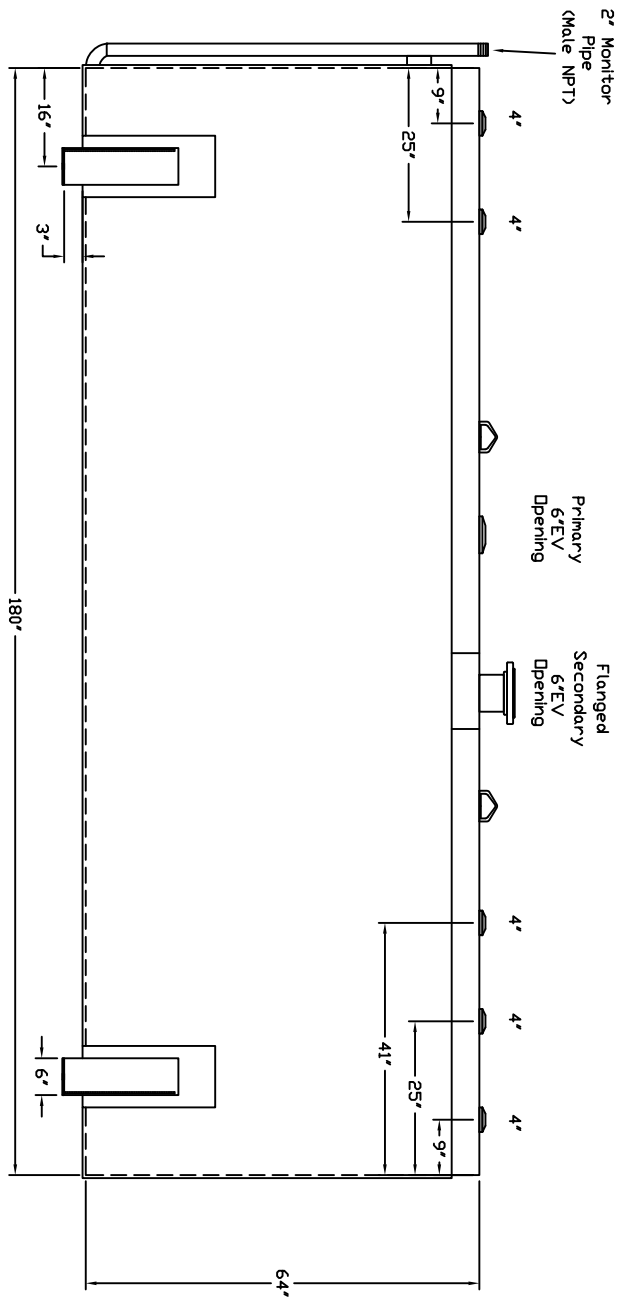

Starwade Metal Products, Inc.
 6868 State Route 305 PD Box 10
 Hart-Ford, Ohio 44424
 Phone: 800-826-5243 Fax: 1-330-772-3307
 www.tankstore.com

Tank For Stationary Use Only

Capacity	2,500 Gallons	Heads	Primary 7 Ga.	Paint Ext.	Red Primer
Design	AG Doublewall	Shell Primary	7 Ga.	Paint Int.	
Code	UL 142	Heads Secondary	7 Ga.	Weight Empty	4,400 lbs.
Test Pres.	5 PSI	Shell Secondary	10 Ga.	Rev.#	Date:

Customer: _____

Dwg. Date: _____

Drawing Approved By: _____

Quoted Lead Times Begin Upon Receipt of signed Approved Drawing, Which Must be Returned Before Production Can Begin.