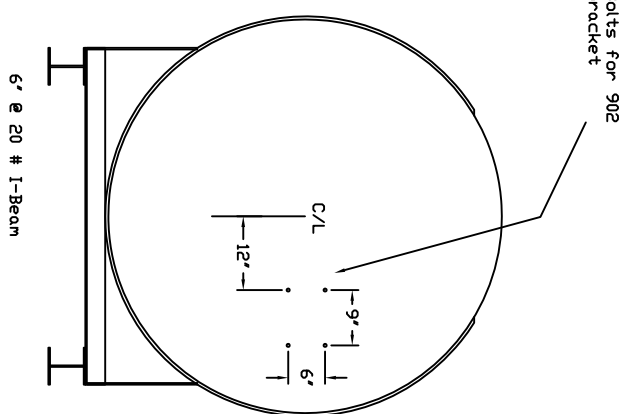

Starwade Metal Products, Inc.
 6868 State Route 305 PD Box 10
 Hart-Ford, Ohio 44424
 Phone: 800-826-5243 Fax: 1-330-772-3307
 www.tankstore.com

Tank For Stationary Use Only

Capacity	2,500 Gallons	Heads	Primary	7 Ga.	Paint Ext.	White Urethane
Design	Doublewell Beamskid	Shell Primary	7 Ga.	Paint Int.		
Code	UL 142 Flameshield	Heads Secondary	7 Ga.	Weight Empty	5,100 lbs.	
Test Pres.	5 PSI	Shell Secondary	10 Ga.	Rev.#	Date:	

Customer: -----

Drg. Date: -----

Drawing Approved By: -----

Quoted Lead Times Begin Upon Receipt of signed Approved Drawing, Which Must be Returned Before Production Can Begin.

approx. 205'