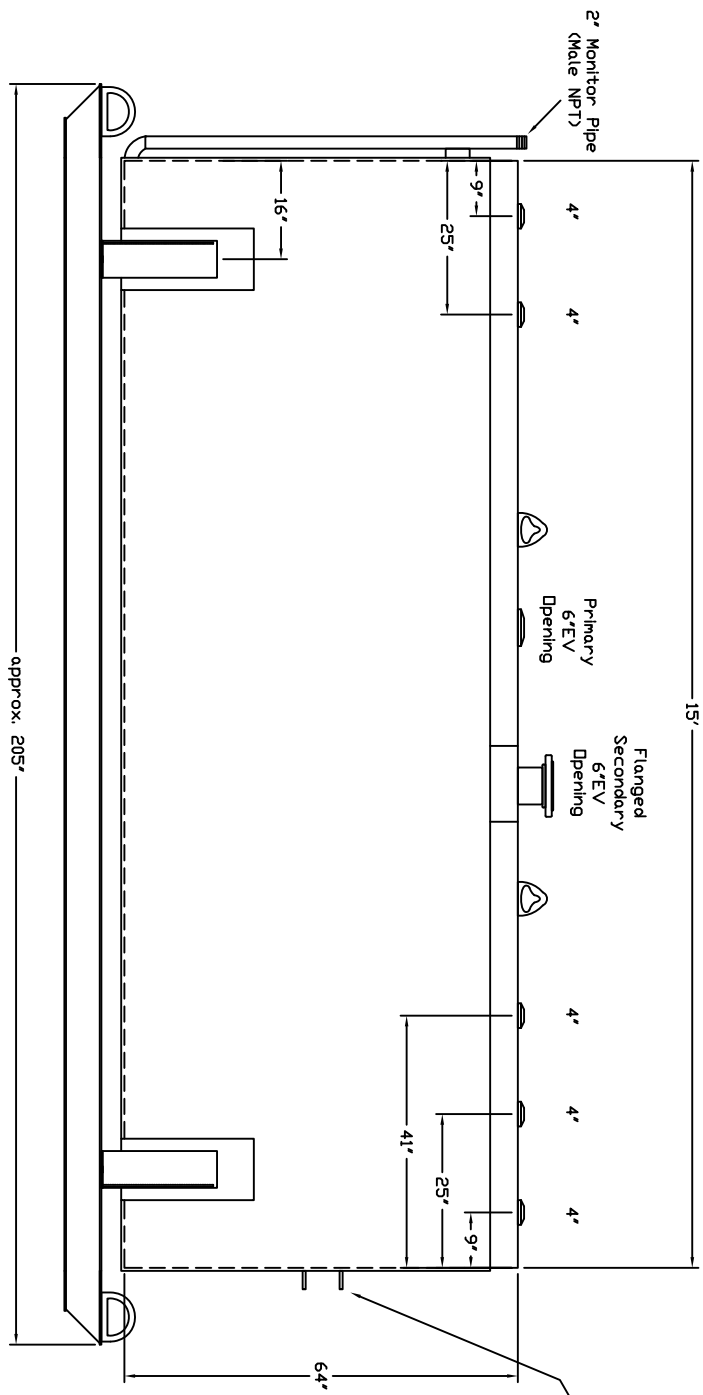

Starwade Metal Products, Inc.
 6868 State Route 305 PD Box 10
 Hart-Ford, Ohio 44424
 Phone: 800-826-5243 Fax: 1-330-772-3307
 www.tankstore.com

Tank For Stationary Use Only

Capacity	2,500 Gallons	Heads	Primary	7 Ga.	Paint Ext.	White Urethane
Design	Doublewell Beamskid	Shell Primary	7 Ga.	Paint Int.		
Code	UL 142 Flameshield	Heads Secondary	7 Ga.	Weight Empty	5,100 lbs.	
Test Pres.	5 PSI	Shell Secondary	10 Ga.	Rev.#	Date:	

Customer: -----

Drg. Date: -----

Drawing Approved By: -----

Quoted Lead Times Begin Upon Receipt of signed Approved Drawing, Which Must be Returned Before Production Can Begin.

approx. 205'