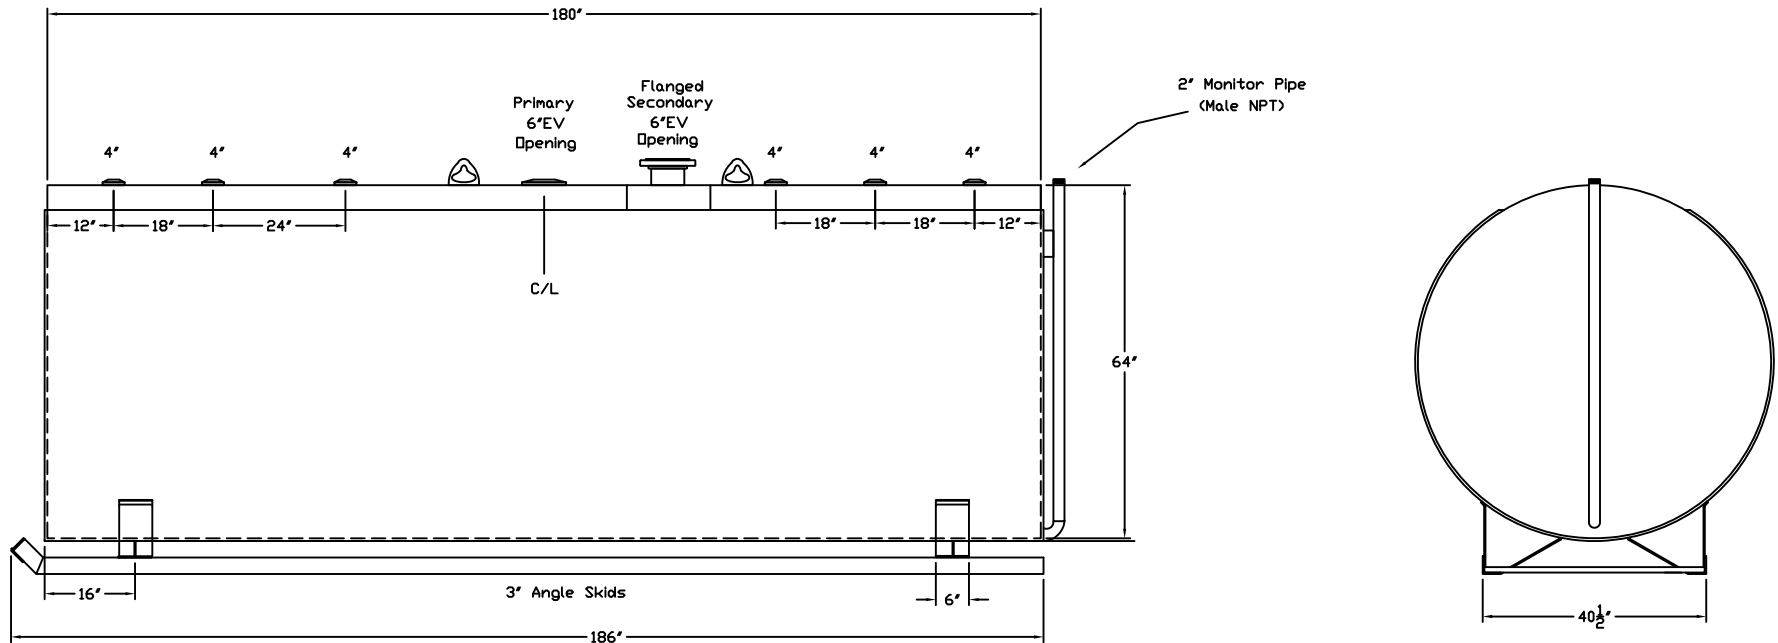

Stanwade Metal Products, Inc.  
 6868 State Route 305 PO Box 10  
 Hartford, Ohio 44424  
 Phone: 800-826-5243 Fax: 1-330-772-3307  
 www.tankstore.com

Tank For Stationary Use Only

Capacity 2,500 Gallons Heads Primary 7 Gauge Paint Ext. Red Primer  
 Design Aboveground Doublewall Angle Skid Shell Primary 7 Gauge Paint Int. \_\_\_\_\_  
 Code UL 142 Heads Secondary 7 Gauge Weight Empty 4,400 lbs.  
 Test Pres. 5 PSI Shell Secondary 10 Gauge Rev.# \_\_\_\_\_ Date: \_\_\_\_\_