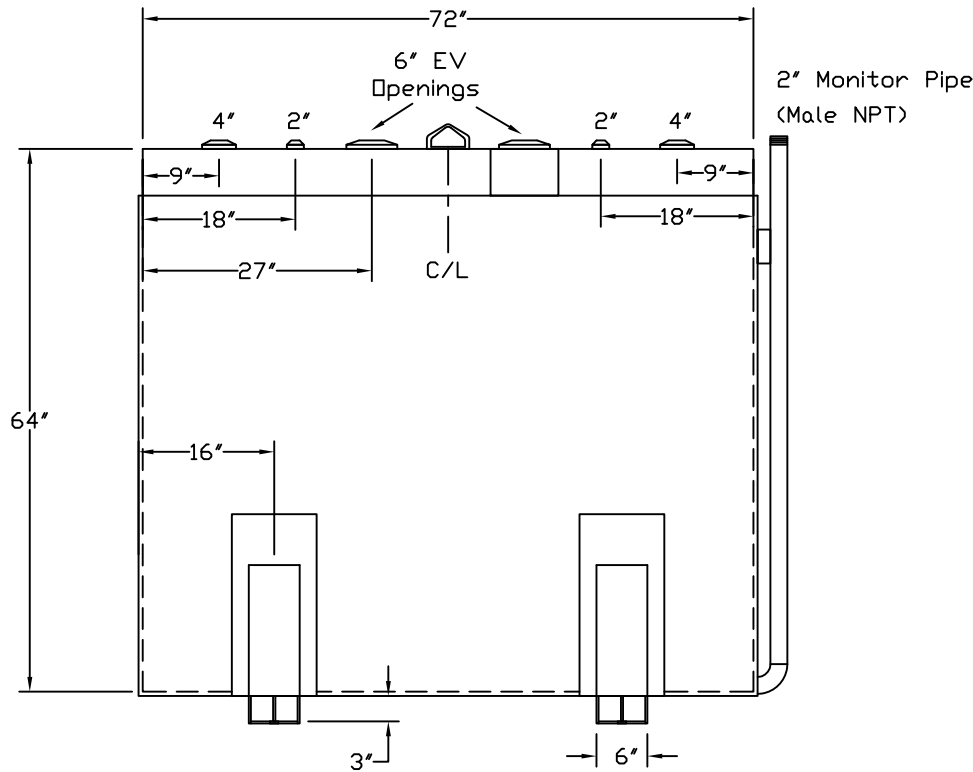

Stanwade Metal Products, Inc.
6868 State Route 305 PO Box 10
Hartford, Ohio 44424
Phone: 800-826-5243 Fax: 1-330-772-3307
www.tankstore.com

Capacity 1,000 Gallons Heads Primary 7 Ga. Paint Ext. White Urethane
Design Double Wall AG Shell Primary 7 Ga. Paint Int. _____
Code UL 142 Flameshield Heads Secondary 7 Ga. Weight Empty 2,180 lbs.
Test Pres. 5 PSI Shell Secondary 10 Ga.

Tank For Stationary Use Only

Rev.# _____ Date: _____

Customer: _____ Drg. Date: _____

Drawing Approved By: _____

Quoted Lead Times Begin Upon Receipt of signed Approved Drawing, Which Must be Returned Before Production Can Begin.

_____