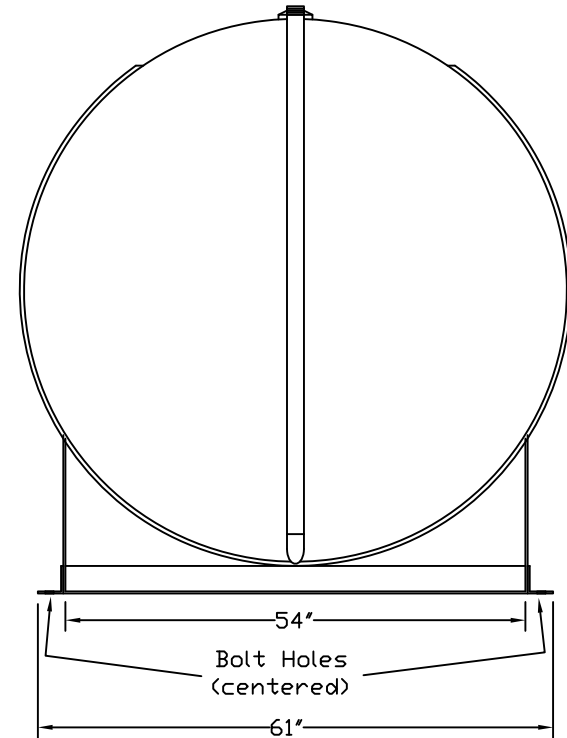

Stanwade Metal Products, Inc.
6868 State Route 305 PO Box 10
Hartford, Ohio 44424
Phone: 800-826-5243 Fax: 1-330-772-3307
www.tankstore.com

Capacity 1,000 Gallons Heads Primary 7 Ga. Paint Ext. White Urethane
Design Double Wall AG Shell Primary 7 Ga. Paint Int. _____
Code UL 142 Flameshield Heads Secondary 7 Ga. Weight Empty 2,180 lbs.
Test Pres. 5 PSI Shell Secondary 10 Ga.

Tank For Stationary Use Only

Rev.# _____ Date: _____

Customer: _____ Drg. Date: _____

Drawing Approved By: _____

Quoted Lead Times Begin Upon Receipt of signed Approved Drawing, Which Must be Returned Before Production Can Begin.

_____