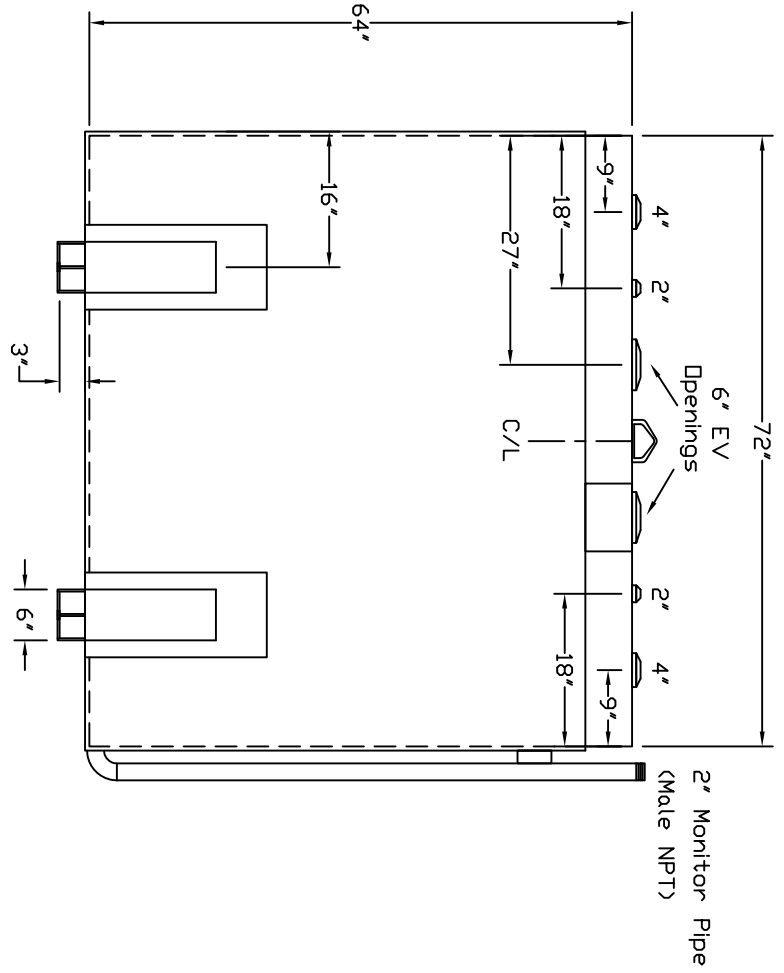

Starwade Metal Products, Inc.
 6868 State Route 305 PD Box 10
 Hartford, Ohio 44424
 Phone: 800-826-5243 Fax: 1-330-772-3307
 www.tankstore.com

Tank For Stationary Use Only

Capacity	1,000 Gallons	Heads Primary	7 Ga.	Paint Ext.	White Urethane
Design	Double Wall AG	Shell Primary	7 Ga.	Paint Int.	
Code	UL 142 Flameshield	Heads Secondary	7 Ga.	Weight Empty	2,180 lbs.
Test Pres.	5 PSI	Shell Secondary	10 Ga.	Rev.#	Date: