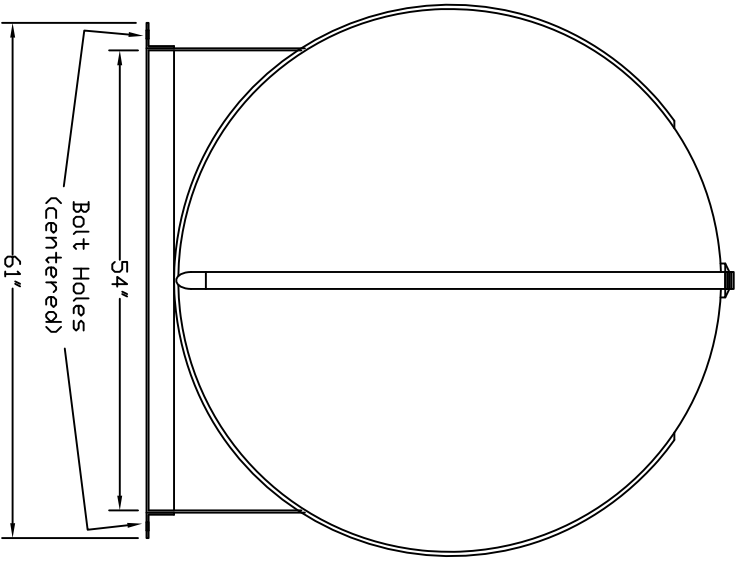

Starwade Metal Products, Inc.
 6868 State Route 305 PD Box 10
 Hartford, Ohio 44424
 Phone: 800-826-5243 Fax: 1-330-772-3307
 www.tankstore.com

Tank For Stationary Use Only

Capacity	1,000 Gallons	Heads Primary	7 Ga.	Paint Ext.	White Urethane
Design	Double Wall AG	Shell Primary	7 Ga.	Paint Int.	
Code	UL 142 Flameshield	Heads Secondary	7 Ga.	Weight Empty	2,180 lbs.
Test Pres.	5 PSI	Shell Secondary	10 Ga.	Rev.#	Date: