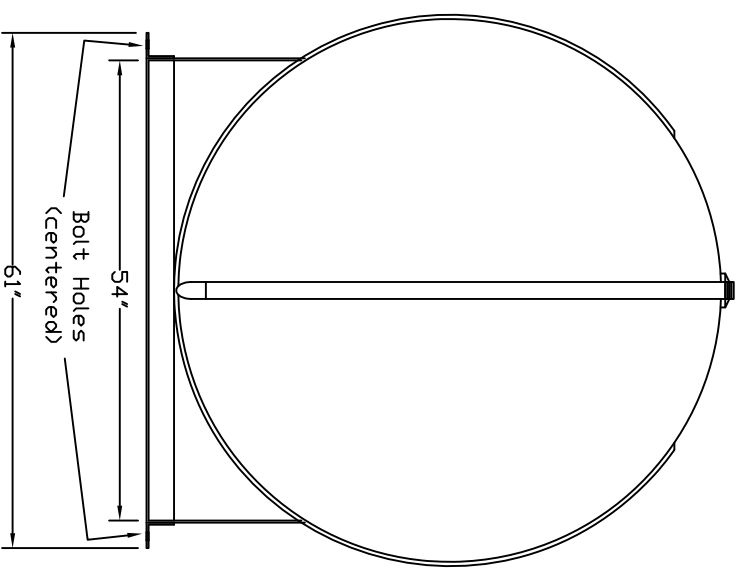

Starwade Metal Products, Inc.
 6868 State Route 305 PD Box 10
 Hartford, Ohio 44424
 Phone: 800-826-5243 Fax: 1-330-772-3307
 www.tankstore.com

Tank For Stationary Use Only

Capacity	1,000 Gallons	Heads Primary	7 Ga.	Paint Ext.	Red Primer
Design	Double Wall AG	Shell Primary	7 Ga.	Paint Int.	
Code	UL 142	Heads Secondary	7 Ga.	Weight Empty	2,180 lbs.
Test Pres.	5 PSI	Shell Secondary	10 Ga.	Rev.#	Date: