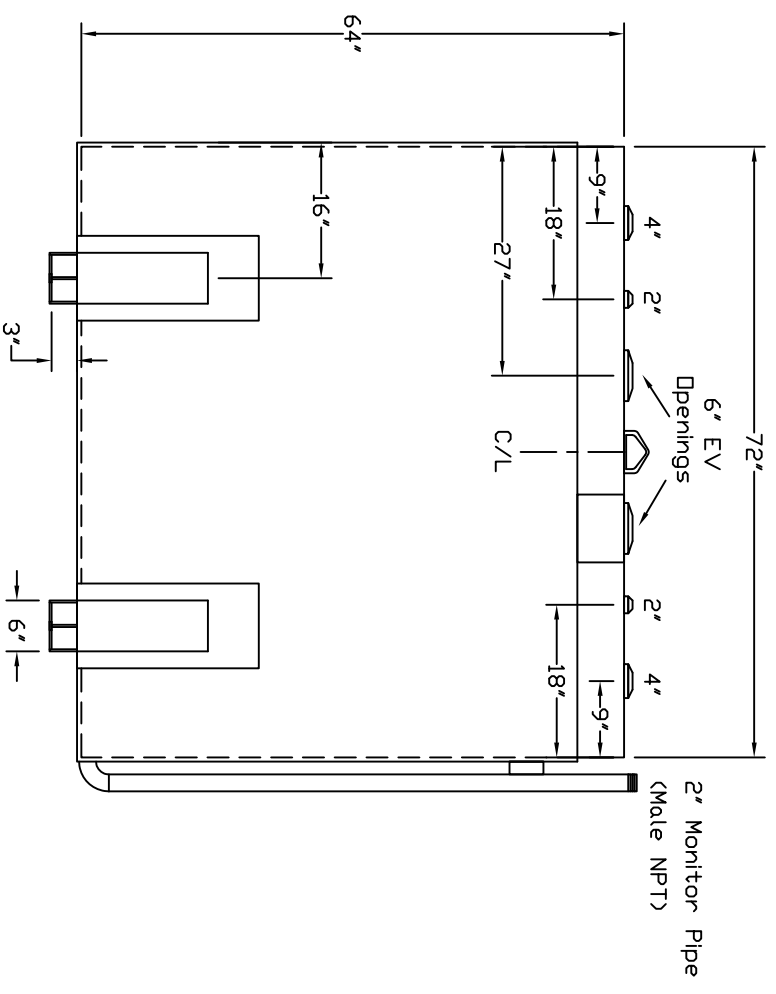

Starwade Metal Products, Inc.
 6868 State Route 305 PD Box 10
 Hartford, Ohio 44424
 Phone: 800-826-5243 Fax: 1-330-772-3307
 www.tankstore.com

Tank For Stationary Use Only

Capacity	1,000 Gallons	Heads Primary	7 Ga.	Paint Ext.	Red Primer
Design	Double Wall AG	Shell Primary	7 Ga.	Paint Int.	
Code	UL 142	Heads Secondary	7 Ga.	Weight Empty	2,180 lbs.
Test Pres.	5 PSI	Shell Secondary	10 Ga.	Rev.#	Date: