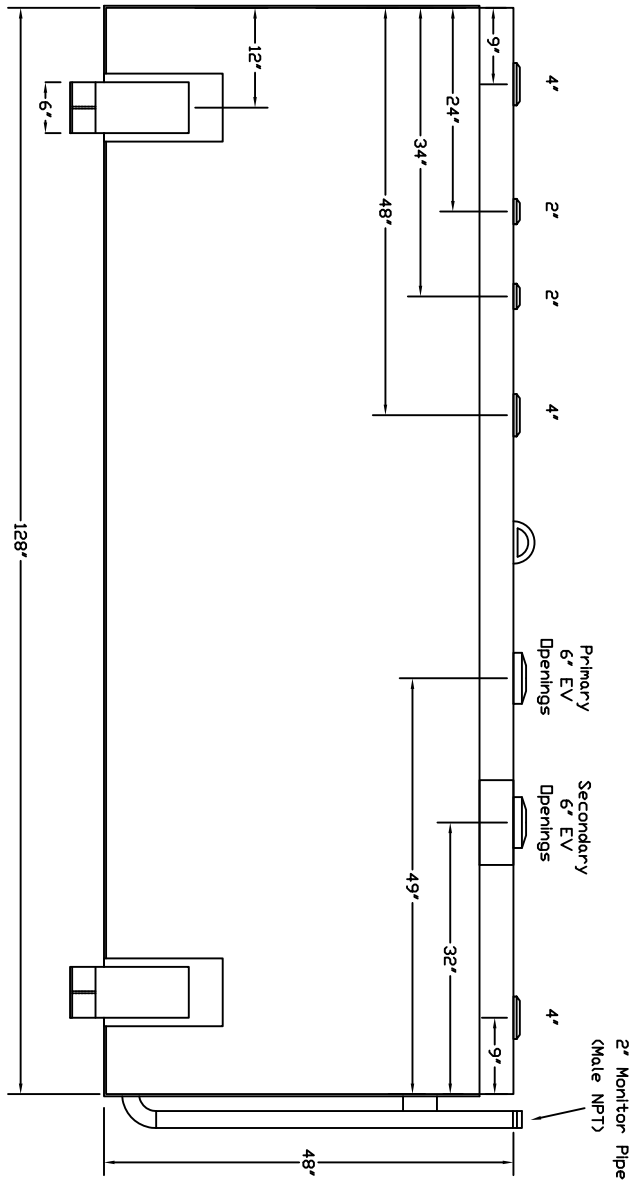

Starwade Metal Products, Inc.
 6868 State Route 305 PD Box 10
 Hartford, Ohio 44424
 Phone: 800-826-5243 Fax: 1-330-772-3307
 www.tankstore.com

Tank for Stationary Use Only

Capacity	1,000 Gallons	Heads Primary	10 Ga.	Paint Ext.	Red Primer
Design	Dual Wall AG	Shell Primary	10 Ga.	Paint Int.	
Code	UL 142	Heads Secondary	12 Ga.	Weight Empty	1,950 lbs.
Test Pres.	5 PSI	Shell Secondary	12 Ga.	Rev.#	Date:

Customer: _____ Drg. Date: _____ Drawing Approved By: _____
 Quoted Lead Times Begin Upon Receipt of signed Approved Drawing, Which Must be Returned Before Production Can Begin.