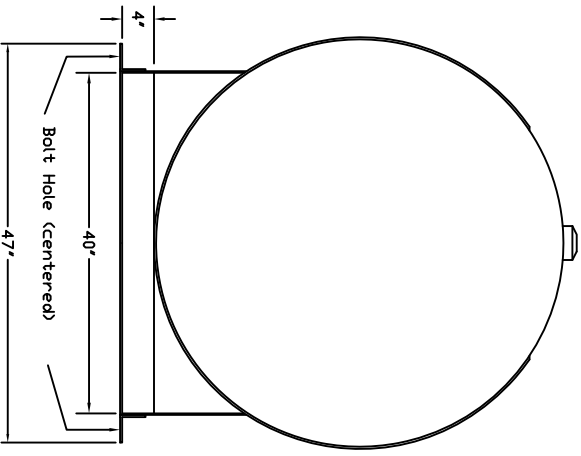

Starwade Metal Products, Inc.
 6868 State Route 305 PD Box 10
 Hartford, Ohio 44424
 Phone: 800-826-5243 Fax: 1-330-772-3307
 www.tankstore.com

Tank for Stationary Use Only

Capacity	1,000 Gallons	Heads Primary	10 Ga.	Paint Ext.	Red Primer
Design	Dual Wall AG	Shell Primary	10 Ga.	Paint Int.	
Code	UL 142	Heads Secondary	12 Ga.	Weight Empty	1,950 lbs.
Test Pres.	5 PSI	Shell Secondary	12 Ga.	Rev.#	Date: