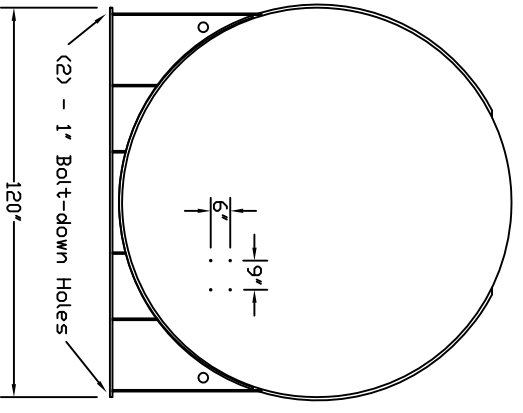

Stanwade Metal Products, Inc.
 6868 State Route 305 PD Box 10
 Hartford, Ohio 44424
 Phone: 800-826-5243 Fax: 1-330-772-3307
 www.tankstore.com

Tank For Stationary Use Only

Capacity ----- 15,000 Gallons ----- Heads Primary ----- 1/4" ----- Paint Ext. ----- Red Primer
 Design ----- Double Wall AG ----- Shell Primary ----- 1/4" ----- Paint Int. -----
 Code ----- UL 142 ----- Heads Secondary ----- 1/4" ----- Weight Empty ----- 21,400 lbs.
 Test Pres. ----- 5 PSI ----- Shell Secondary ----- 7 Ga. ----- Rev.# ----- Date: -----