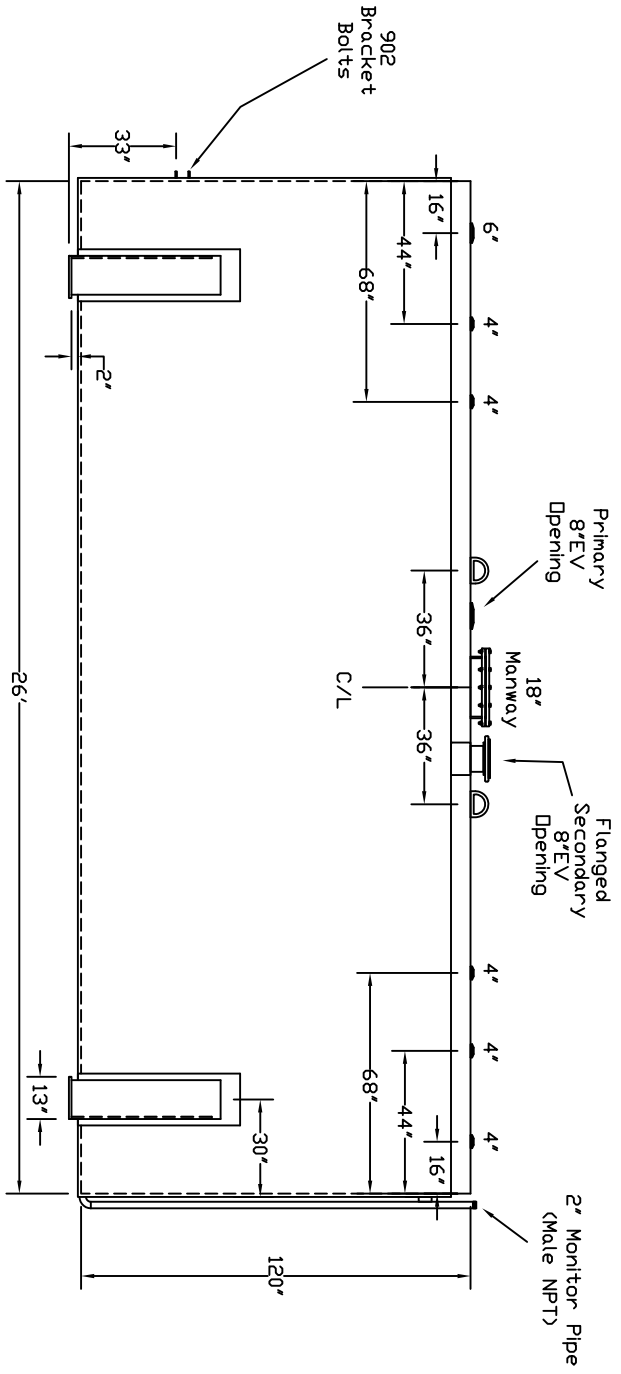

Stanwade Metal Products, Inc.
 6868 State Route 305 PD Box 10
 Hartford, Ohio 44424
 Phone: 800-826-5243 Fax: 1-330-772-3307
 www.tankstore.com

Tank For Stationary Use Only

Capacity ----- 15,000 Gallons ----- Heads Primary ----- 1/4" ----- Paint Ext. ----- Red Primer
 Design ----- Double Wall AG ----- Shell Primary ----- 1/4" ----- Paint Int. -----
 Code ----- UL 142 ----- Heads Secondary ----- 1/4" ----- Weight Empty ----- 21,400 lbs.
 Test Pres. ----- 5 PSI ----- Shell Secondary ----- 7 Ga. ----- Rev.# ----- Date: -----

Customer: ----- Drg. Date: ----- Drawing Approved By: -----
 Quoted Lead Times Begin Upon Receipt of signed Approved
 Drawing, Which Must be Returned Before Production Can Begin.