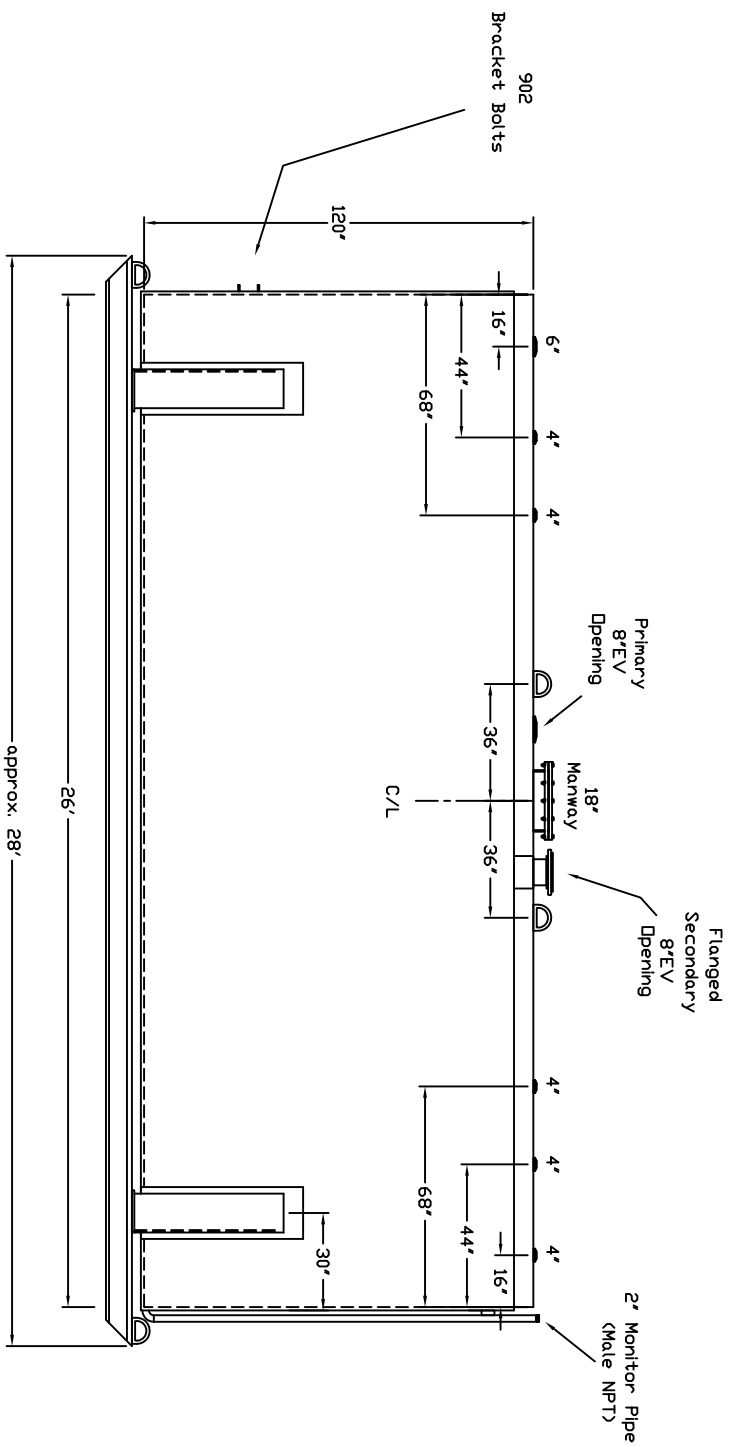

Stanwade Metal Products, Inc.
 6868 State Route 305 PO Box 10
 Harttford, Ohio 44424
 Phone: 800-826-5243 Fax: 1-330-772-3307
 www.tankstore.com

Tank For Stationary Use Only

Capacity ----- 15,000 Gallons ----- Heads Primary ----- 1/4" ----- Paint Ext. ----- Red Primer -----
 Design ----- Doublewall Beamskid ----- Shell Primary ----- 1/4" ----- Paint Int. -----
 Code ----- UL 142 ----- Heads Secondary ----- 1/4" ----- Weight Empty ----- 23,200 lbs. -----
 Test Pres. ----- 5 PSI ----- Shell Secondary ----- 7 Ga. ----- Rev.# ----- Date: -----

Customer: ----- Drg. Date: ----- Drawing Approved By: -----
 Quoted Lead Times Begin Upon Receipt of signed Approved Drawing, Which Must be Returned Before Production Can Begin.