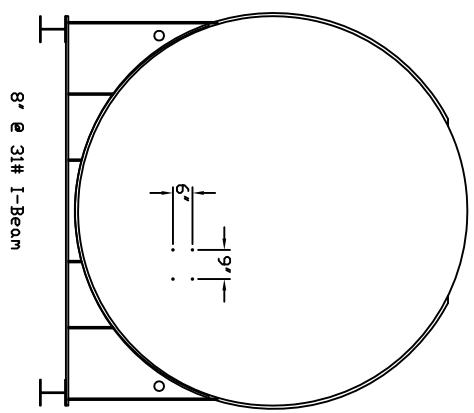

Stanwade Metal Products, Inc.
 6868 State Route 305 PO Box 10
 Harttford, Ohio 44424
 Phone: 800-826-5243 Fax: 1-330-772-3307
 www.tankstore.com

Tank For Stationary Use Only

Capacity ----- 15,000 Gallons ----- Heads Primary ----- 1/4" ----- Paint Ext. ----- Red Primer -----
 Design ----- Doublewall Beamskid ----- Shell Primary ----- 1/4" ----- Paint Int. -----
 Code ----- UL 142 ----- Heads Secondary ----- 1/4" ----- Weight Empty ----- 23,200 lbs. -----
 Test Pres. ----- 5 PSI ----- Shell Secondary ----- 7 Ga. ----- Rev.# ----- Date: -----