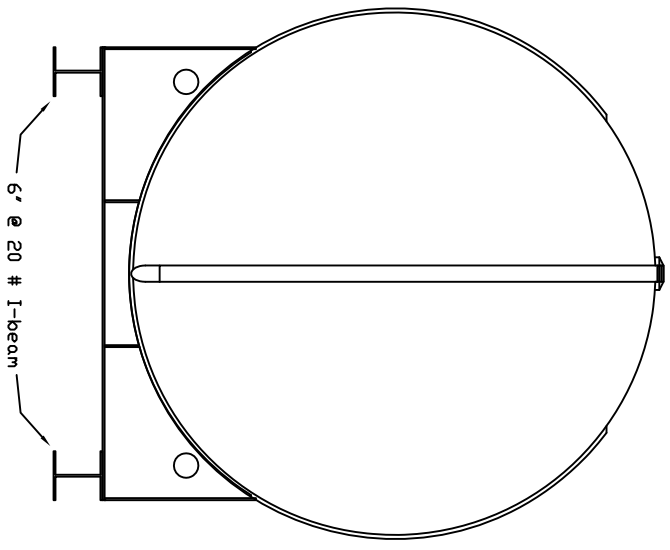

Stonwade Metal Products, Inc.
6868 State Route 305 PD Box 10
Hartford, Ohio 44424
Phone: 800-826-5243 Fax: 1-330-772-3307
www.tankstore.com

Capacity 1,500 Gallons Heads Primary 7 Ga. Paint Ext. White Urethane
Design Doublewall Beamskid Shell Primary 7 Ga. Paint Int. _____
Code UL 142 Flashesield Heads Secondary 7 Ga. Weight Empty 3,450 lbs.
Test Pres. 5 PSI Shell Secondary 10 Ga. Rev.# _____ Date: _____

Tank For Stationary Use Only

Customer: _____

Drq. Date: _____

Drawing Approved By: _____

Quoted Lead Times Begin Upon Receipt of signed Approved Drawing, Which Must be Returned Before Production Can Begin.

approx. 133'