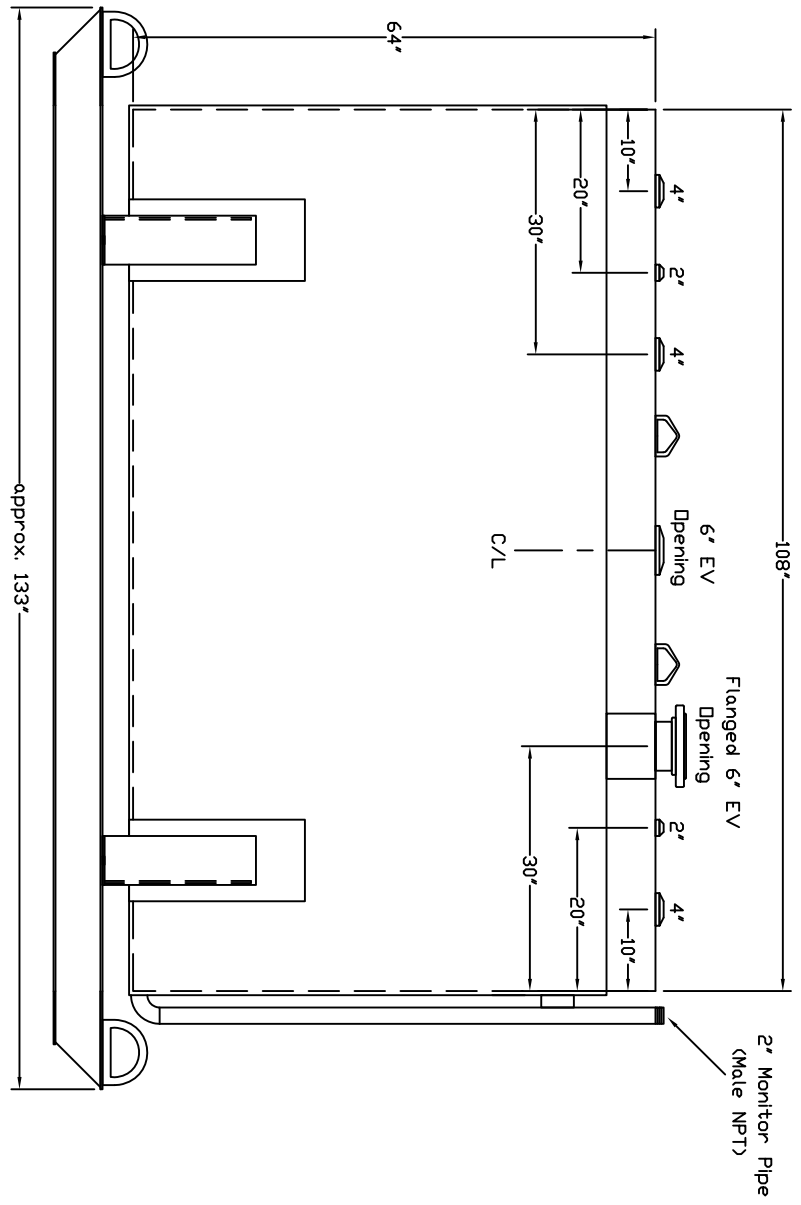

Stonwade Metal Products, Inc.
6868 State Route 305 PD Box 10
Hartford, Ohio 44424
Phone: 800-826-5243 Fax: 1-330-772-3307
www.tankstore.com

Capacity 1,500 Gallons Heads Primary 7 Ga. Paint Ext. White Urethane
Design Doublewall Beamskid Shell Primary 7 Ga. Paint Int. _____
Code UL 142 Flashesield Heads Secondary 7 Ga. Weight Empty 3,450 lbs.
Test Pres. 5 PSI Shell Secondary 10 Ga. Rev.# _____ Date: _____

Tank For Stationary Use Only

Customer: _____

Drq. Date: _____

Drawing Approved By: _____

Quoted Lead Times Begin Upon Receipt of signed Approved Drawing, Which Must be Returned Before Production Can Begin.

approx. 133'