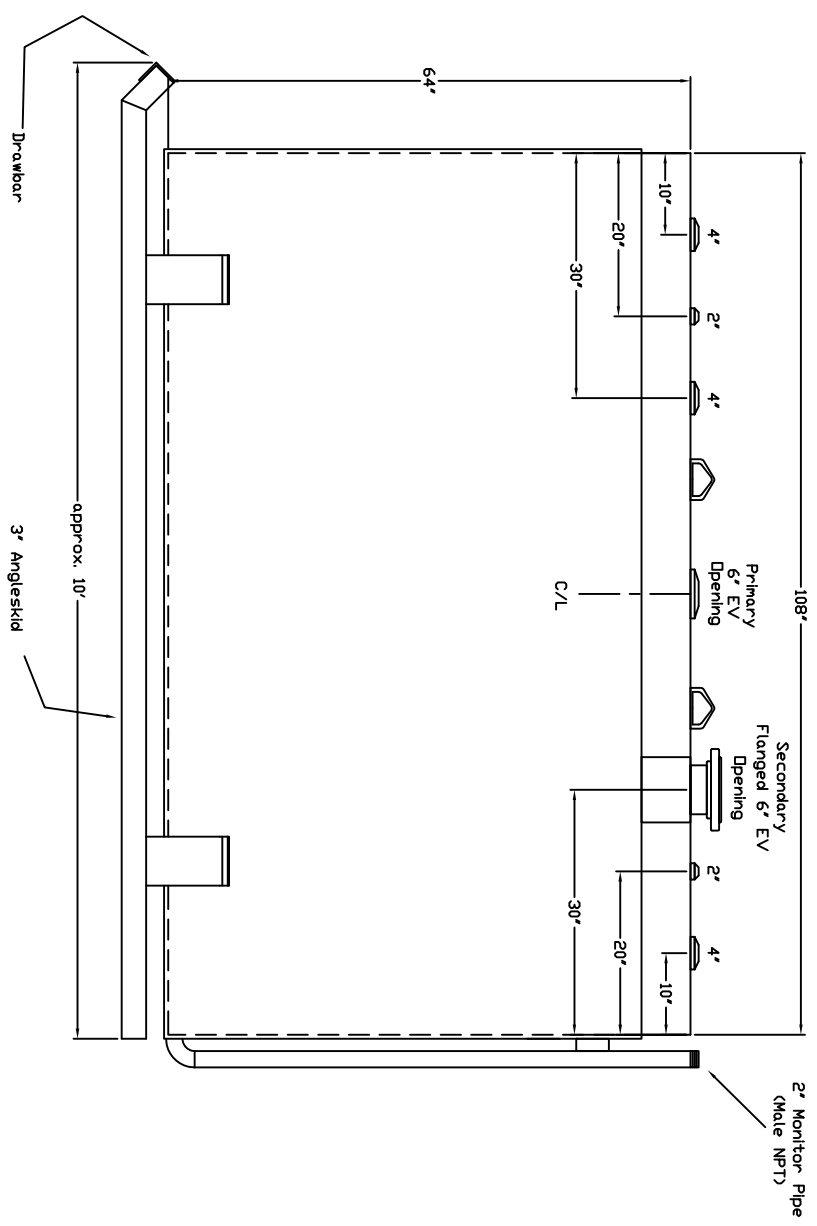

Stanwade Metal Products, Inc.
 6868 State Route 305 PD Box 10
 Hartford, Ohio 44424
 Phone: 800-826-5243 Fax: 1-330-772-3307
 www.tankstore.com

Tank For Stationary Use Only

Capacity	1,500 Gallons	Heads Primary	7.5a.	Paint Ext.	Red Primer
Design	Doublewall Angleskid	Shell Primary	7.5a.	Paint Int.	
Code	UL 142	Heads Secondary	7.5a.	Weight Empty	3,000 lbs.
Test Pres.	5 PSI	Shell Secondary	10.5a.	Rev.#	Date:

Customer: _____ Drg. Date: _____ Drawing Approved By: _____
 Quoted Lead Times Begin Upon Receipt of signed Approved Drawing, Which Must be Returned Before Production Can Begin.