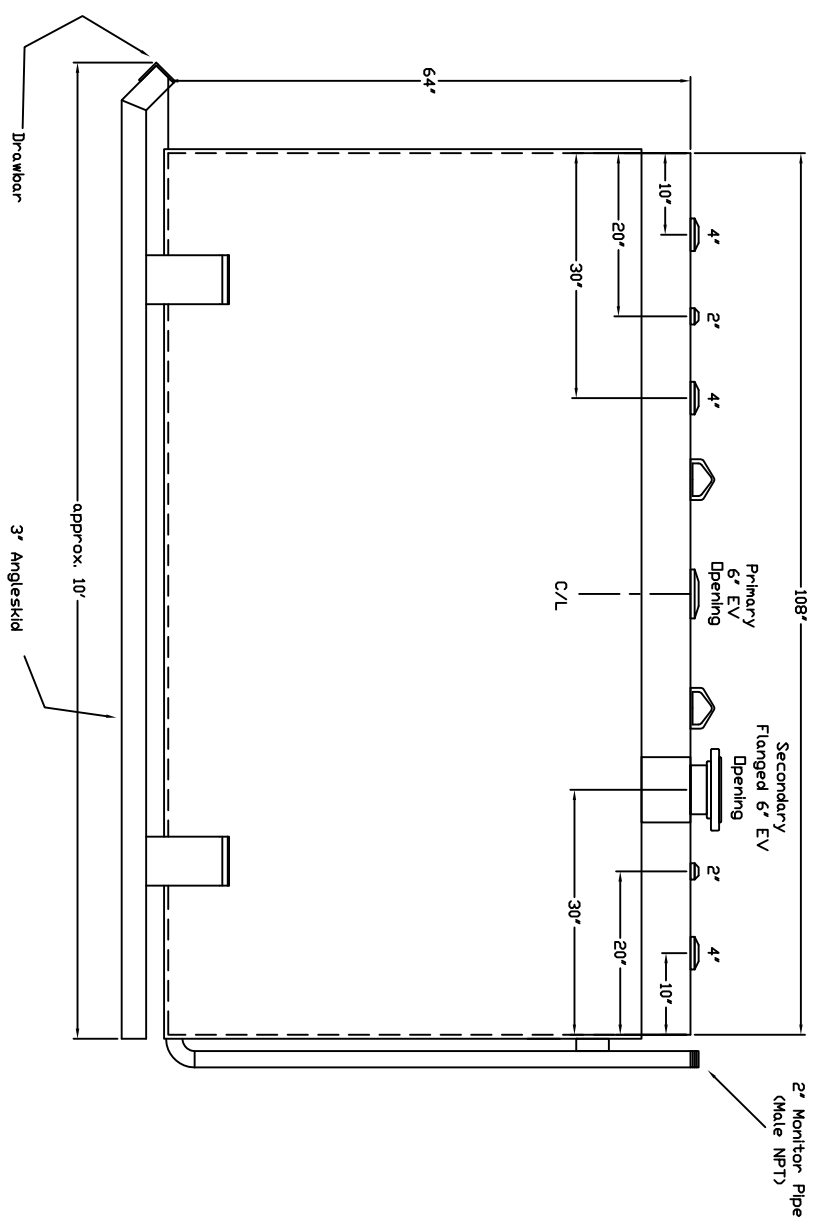

Stanwade Metal Products, Inc.
 6868 State Route 305 PD Box 10
 Hartford, Ohio 44424
 Phone: 800-826-5243 Fax: 1-330-772-3307
 www.tankstore.com

Tank For Stationary Use Only

Capacity	1,500 Gallons	Heads Primary	7.5a.	Paint Ext.	Red Primer
Design	Doublewall Angleskid	Shell Primary	7.5a.	Paint Int.	
Code	UL 142	Heads Secondary	7.5a.	Weight Empty	3,000 lbs.
Test Pres.	5 PSI	Shell Secondary	10.5a.	Rev.#	Date:

Customer: _____ Drg. Date: _____ Drawing Approved By: _____
 Quoted Lead Times Begin Upon Receipt of signed Approved
 Drawing, Which Must be Returned Before Production Can Begin.