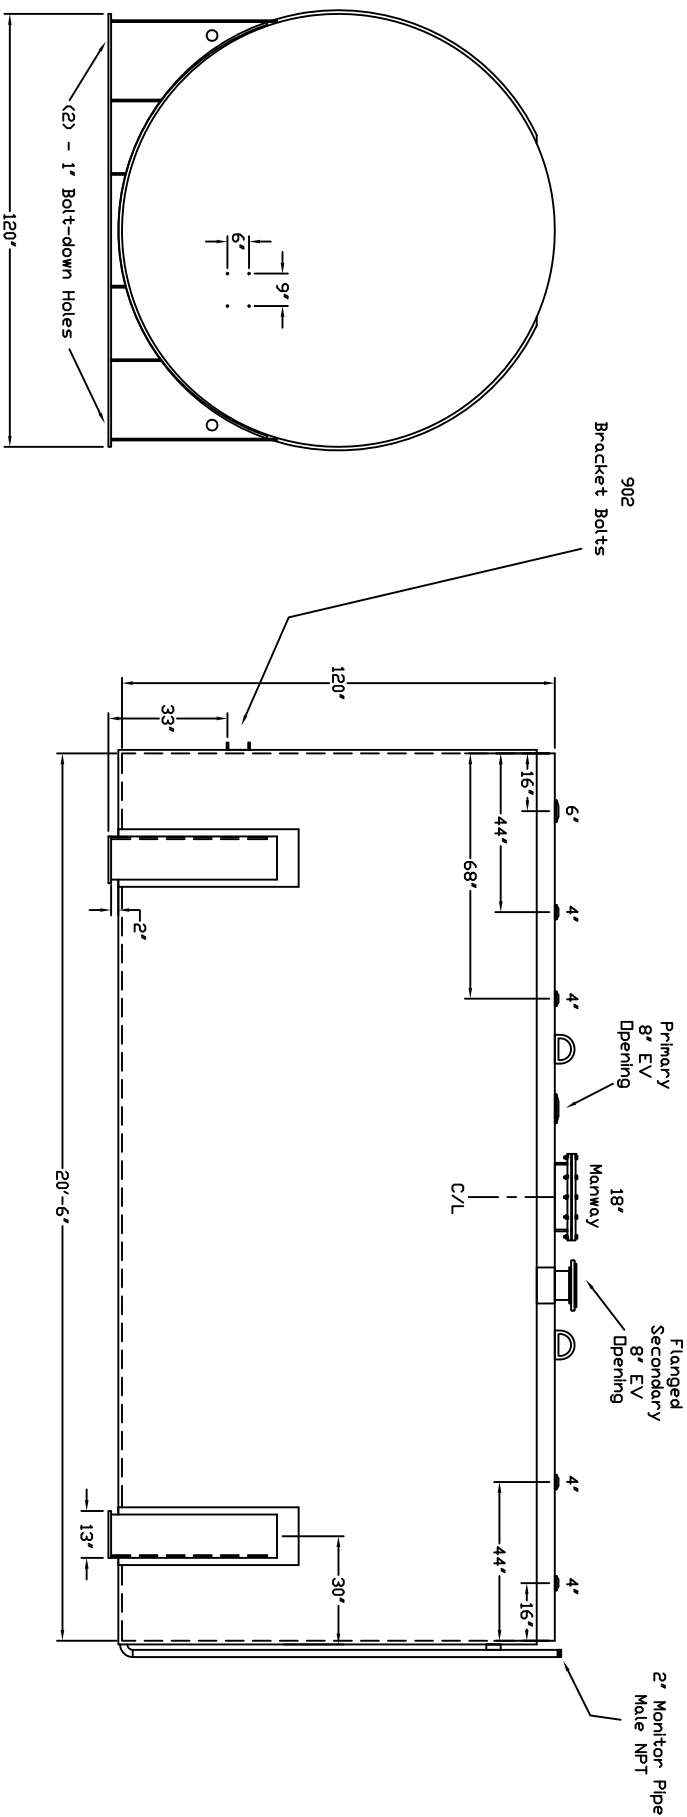

Starwade Metal Products, Inc.
 6868 State Route 305 PD Box 10
 Hartford, Ohio 44424
 Phone: 800-826-5243 Fax: 1-330-772-3307
 www.tankstore.com

Tank For Stationary Use Only

Capacity	12,000 Gallons	Heads	Primary	1/4"	Paint Ext.	Red Primer
Design	Double Wall AG	Shell Primary	1/4"	Paint Int.		
Code	UL 142	Heads Secondary	1/4"	Weight Empty	17,850 lbs.	
Test Pres.	5 PSI	Shell Secondary	7.5a	Rev.#	Date:	

Customer: _____ Drg. Date: _____ Drawing Approved By: _____

Quoted Lead Times Begin Upon Receipt of signed Approved Drawing, Which Must be Returned Before Production Can Begin.