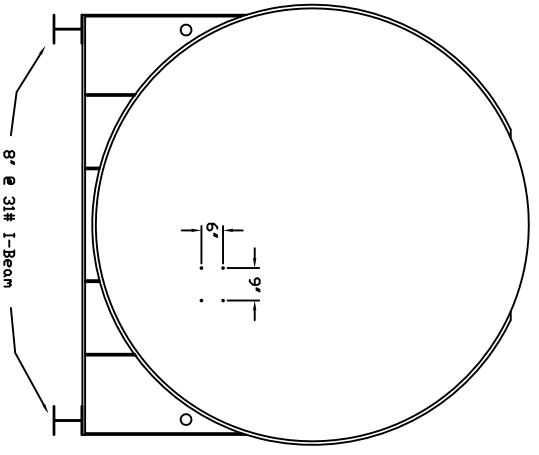

Starwade Metal Products, Inc.
 6868 State Route 305 PD Box 10
 Hart-ford, Ohio 44424
 Phone: 800-826-5243 Fax: 1-330-772-3307
 www.tankstore.com

Tank For Stationary Use Only

Capacity	12,000 Gallons	Heads	Primary 1/4"	Paint Ext.	Red Primer
Design	Doublewall Beamslid	Shell Primary	1/4"	Paint Int.	
Code	UL 142	Heads Secondary	1/4"	Weight Empty	19,500 lbs.
Test Pres.	5 PSI	Shell Secondary	7 Ga.	Rev.#	Date: