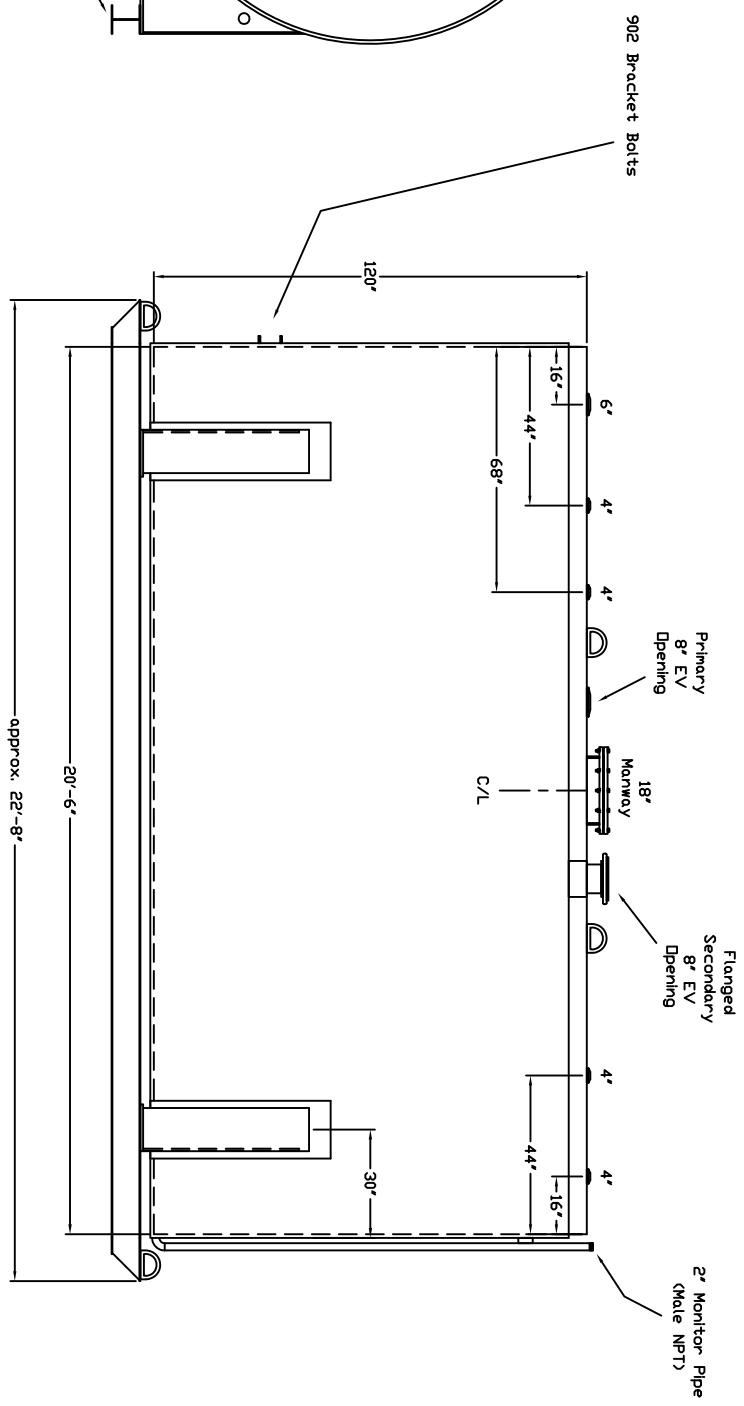

Starwade Metal Products, Inc.
 6868 State Route 305 PD Box 10
 Hart-ford, Ohio 44424
 Phone: 800-826-5243 Fax: 1-330-772-3307
 www.tankstore.com

Tank For Stationary Use Only

Capacity	12,000 Gallons	Heads	Primary 1/4"	Paint Ext.	Red Primer
Design	Doublewall Beamslid	Shell Primary	1/4"	Paint Int.	
Code	UL 142	Heads Secondary	1/4"	Weight Empty	19,500 lbs.
Test Pres.	5 PSI	Shell Secondary	7 Ga.	Rev.#	Date:

Customer: _____ Drg. Date: _____ Drawing Approved By: _____
 Quoted Lead Times Begin Upon Receipt of signed Approved Drawing, Which Must be Returned Before Production Can Begin.