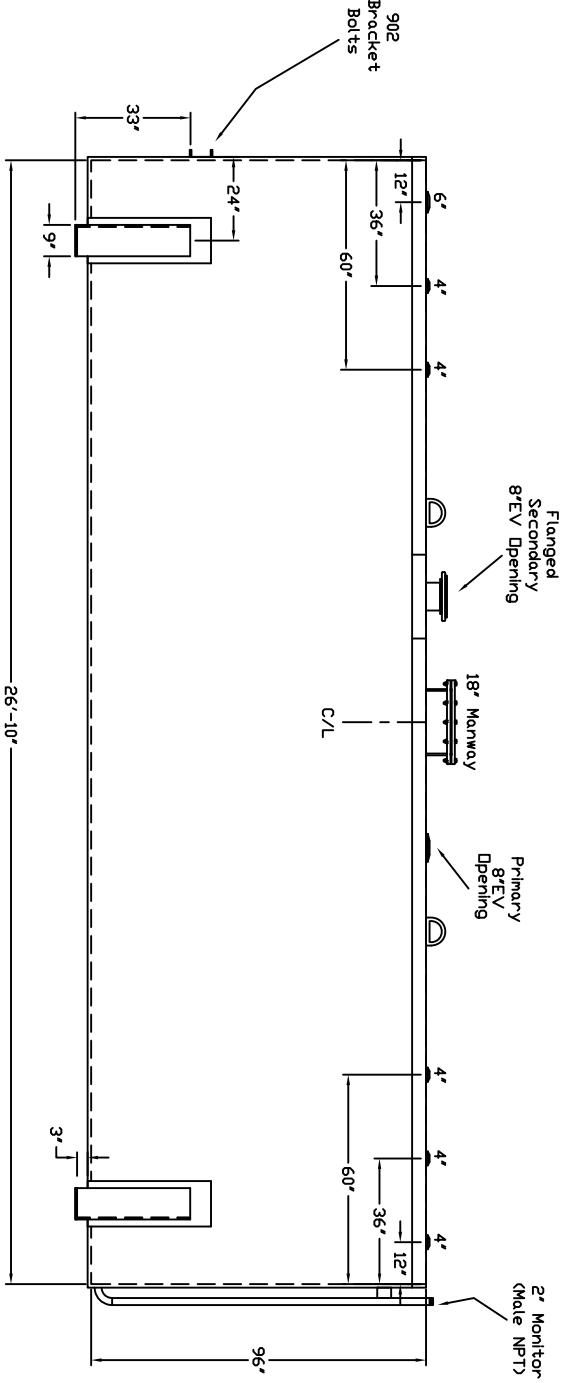

Starwade Metal Products, Inc.
 6868 State Route 305 PD Box 10
 Hartford, Ohio 44424
 Phone: 800-826-5243 Fax: 1-330-772-3307
 www.tankstore.com

Tank For Stationary Use Only

Capacity	10,000 Gallons	Heads	Primary 1/4"	Paint Ext.	White Urethane
Design	Doublewall AG	Shell	Primary 1/4"	Paint Int.	
Code	UL 142 Flameshield	Heads	Secondary 1/4"	Weight Empty	14,650 lbs.
Test Pres.	5 PSI	Shell	Secondary 10 Ga.	Rev.#	
				Date:	

Customer: _____ Drg. Date: _____ Drawing Approved By: _____

Quoted Lead Times Begin Upon Receipt of signed Approved Drawing, which Must be Returned Before Production Can Begin.