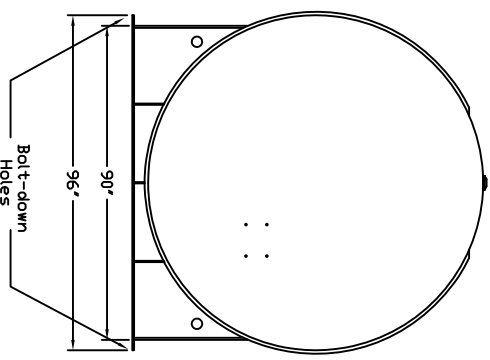

Starwade Metal Products, Inc.
 6868 State Route 305 PD Box 10
 Hartford, Ohio 44424
 Phone: 800-826-5243 Fax: 1-330-772-3307
 www.tankstore.com

Tank For Stationary Use Only

Capacity	10,000 Gallons	Heads	Primary 1/4"	Paint Ext.	White Urethane
Design	Doublewall AG	Shell	Primary 1/4"	Paint Int.	
Code	UL 142 Flameshield	Heads	Secondary 1/4"	Weight Empty	14,650 lbs.
Test Pres.	5 PSI	Shell	Secondary 10 Ga.	Rev.#	
				Date:	