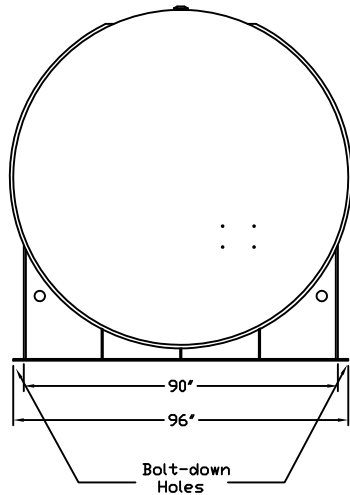

Stanwade Metal Products, Inc.
 6868 State Route 305 PO Box 10
 Hartford, Ohio 44424
 Phone: 800-826-5243 Fax: 1-330-772-3307
 www.tankstore.com

Tank For Stationary Use Only

Capacity 10,000 Gallons Heads Primary 1/4"
 Design Doublewall AG Shell Primary 1/4"
 Code UL 142 Flameshield Heads Secondary 1/4"
 Test Pres. 5 PSI Shell Secondary 10 Ga.

Paint Ext. White Urethane
 Paint Int. _____
 Weight Empty 14,650 lbs.
 Rev.# _____ Date: _____

Customer: _____ Drg. Date: _____

Drawing Approved By: _____

Quoted Lead Times Begin Upon Receipt of signed Approved Drawing, Which Must be Returned Before Production Can Begin.