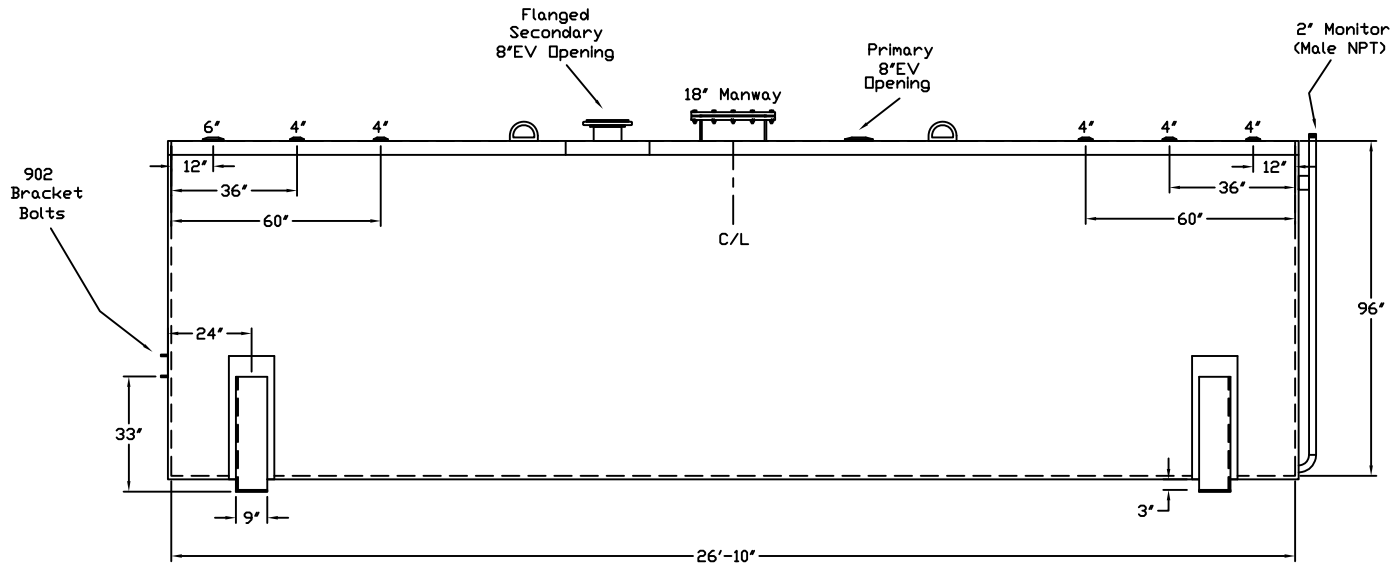

Stanwade Metal Products, Inc.
 6868 State Route 305 PO Box 10
 Hartford, Ohio 44424
 Phone: 800-826-5243 Fax: 1-330-772-3307
 www.tankstore.com

Tank For Stationary Use Only

Capacity 10,000 Gallons Heads Primary 1/4"
 Design Doublewall AG Shell Primary 1/4"
 Code UL 142 Flameshield Heads Secondary 1/4"
 Test Pres. 5 PSI Shell Secondary 10 Ga.

Paint Ext. White Urethane
 Paint Int. _____
 Weight Empty 14,650 lbs.
 Rev.# _____ Date: _____

Customer: _____ Drg. Date: _____

Drawing Approved By: _____

Quoted Lead Times Begin Upon Receipt of signed Approved Drawing, Which Must be Returned Before Production Can Begin.