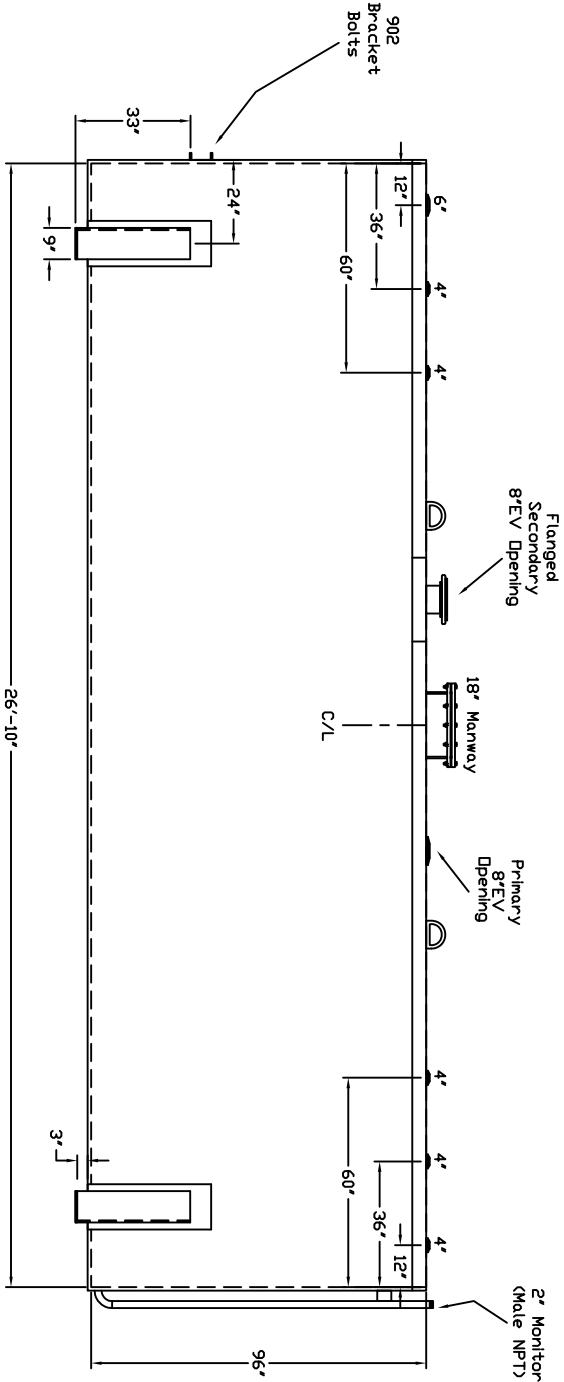

Starwade Metal Products, Inc.
 6868 State Route 305 PD Box 10
 Hartford, Ohio 44424
 Phone: 800-826-5243 Fax: 1-330-772-3307
 www.tankstore.com
 Tank For Stationary Use Only

Capacity 10,000 Gallons Heads Primary 1/4" Paint Ext. Red Primer
 Design Doublewall AG Shell Primary 1/4" Paint Int.
 Code UL 142 Heads Secondary 1/4" Weight Empty 14,650 lbs.
 Test Pres. 5 PSI Shell Secondary 10 Ga. Rev.# Date:

Customer: _____

Dwg. Date: _____

Drawing Approved By: _____

Quoted Lead Times Begin Upon Receipt of signed Approved Drawing, Which Must be Returned Before Production Can Begin.