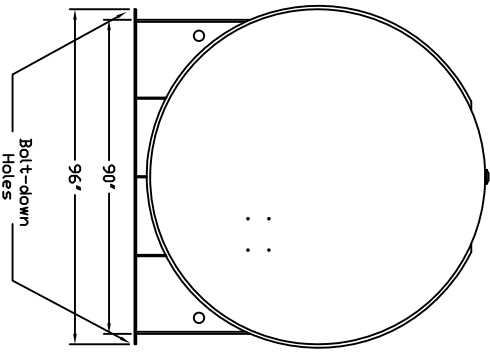

Starwade Metal Products, Inc.
 6868 State Route 305 PD Box 10
 Hartford, Ohio 44424
 Phone: 800-826-5243 Fax: 1-330-772-3307
 www.tankstore.com
 Tank For Stationary Use Only

Capacity 10,000 Gallons Heads Primary 1/4" Paint Ext. Red Primer
 Design Doublewall AG Shell Primary 1/4" Paint Int.
 Code UL 142 Heads Secondary 1/4" Weight Empty 14,650 lbs.
 Test Pres. 5 PSI Shell Secondary 10 Ga. Rev.# Date: