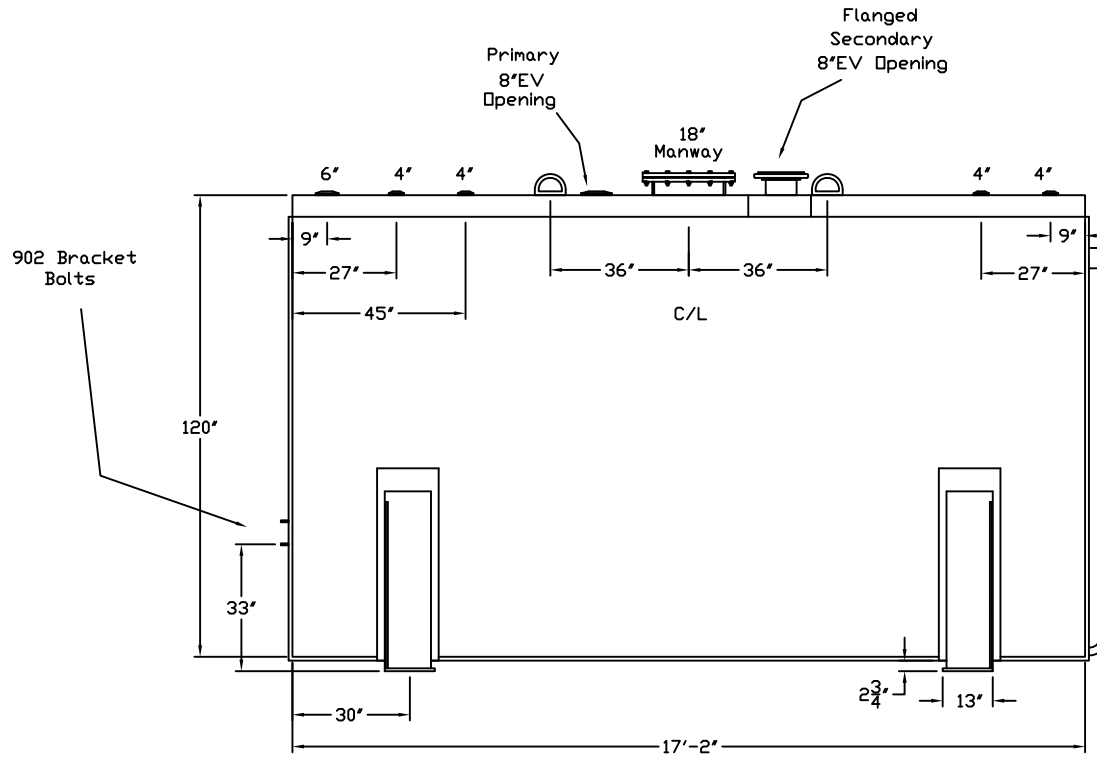

Stanwade Metal Products, Inc.
 6868 State Route 305 PO Box 10
 Hartford, Ohio 44424
 Phone: 800-826-5243 Fax: 1-330-772-3307
 www.tankstore.com

Tank is for stationary use only

Capacity	10,000 Gallons	Heads Primary	1/4"	Paint Ext.	Red Primer
Design	Doublewall AG	Shell Primary	1/4"	Paint Int.	-----
Code	UL 142	Heads Secondary	1/4"	Weight Empty	16,500 lbs.
Test Pres.	5 PSI	Shell Secondary	7 Gauge	Rev.#	Date: