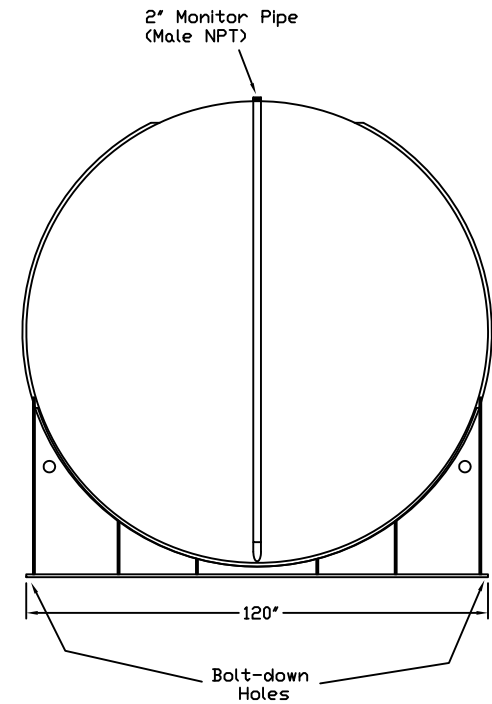

Stanwade Metal Products, Inc.
 6868 State Route 305 PO Box 10
 Hartford, Ohio 44424
 Phone: 800-826-5243 Fax: 1-330-772-3307
 www.tankstore.com

Tank is for stationary use only

Capacity	10,000 Gallons	Heads Primary	1/4"	Paint Ext.	Red Primer
Design	Doublewall AG	Shell Primary	1/4"	Paint Int.	-----
Code	UL 142	Heads Secondary	1/4"	Weight Empty	16,500 lbs.
Test Pres.	5 PSI	Shell Secondary	7 Gauge	Rev.#	Date: