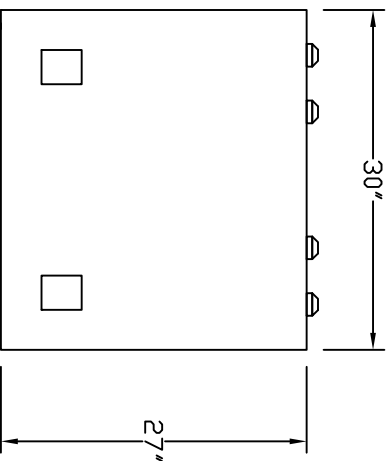

Starwade Metal Products, Inc.
 6868 State Route 305 PO Box 10
 Hartford, Ohio 44424
 Phone: 800-826-5243 Fax: 1-330-772-3307
 www.tankstore.com

Tank For Stationary Use Only

Capacity 135 Gallons Heads Primary 12 Ga. Paint Ext. Green
 Design Single Wall Horz. Shell Primary 12 Ga. Paint Int. _____
 Code UL 80 Heads Secondary _____ Weight Empty 185 lbs.
 Test Pres. 3 PSI Shell Secondary _____ Rev.# _____ Date: _____