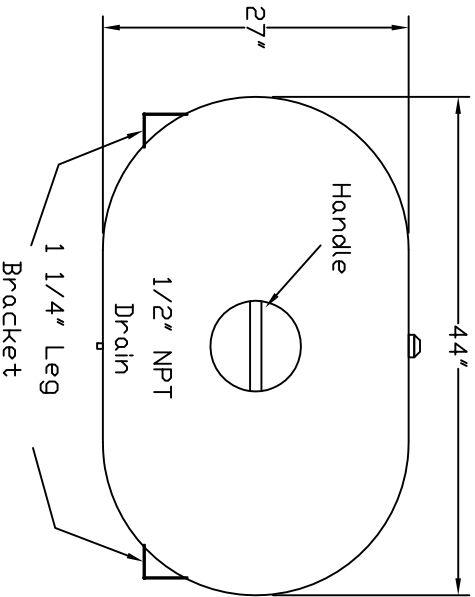

Starwade Metal Products, Inc.
 6868 State Route 305 PO Box 10
 Hartford, Ohio 44424
 Phone: 800-826-5243 Fax: 1-330-772-3307
 www.tankstore.com

Tank For Stationary Use Only

Capacity 135 Gallons Heads Primary 12 Ga. Paint Ext. Green
 Design Single Wall Horz. Shell Primary 12 Ga. Paint Int. _____
 Code UL 80 Heads Secondary _____ Weight Empty 185 lbs.
 Test Pres. 3 PSI Shell Secondary _____ Rev.# _____ Date: _____