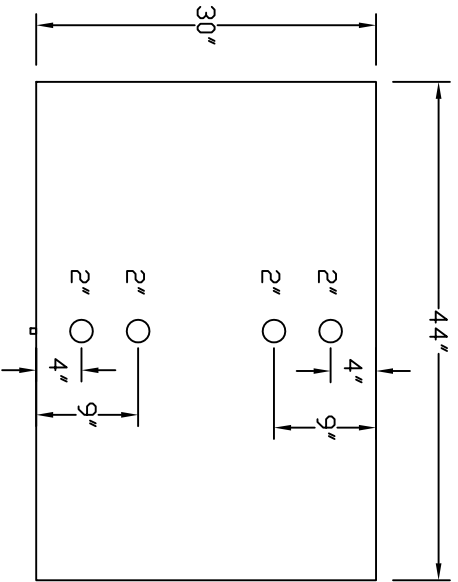

Starwade Metal Products, Inc.
 6868 State Route 305 PO Box 10
 Hartford, Ohio 44424
 Phone: 800-826-5243 Fax: 1-330-772-3307
 www.tankstore.com

Tank For Stationary Use Only

Capacity 135 Gallons Heads Primary 12 Ga. Paint Ext. Green
 Design Single Wall Horz. Shell Primary 12 Ga. Paint Int. _____
 Code UL 80 Heads Secondary _____ Weight Empty 185 lbs.
 Test Pres. 3 PSI Shell Secondary _____ Rev.# _____ Date: _____